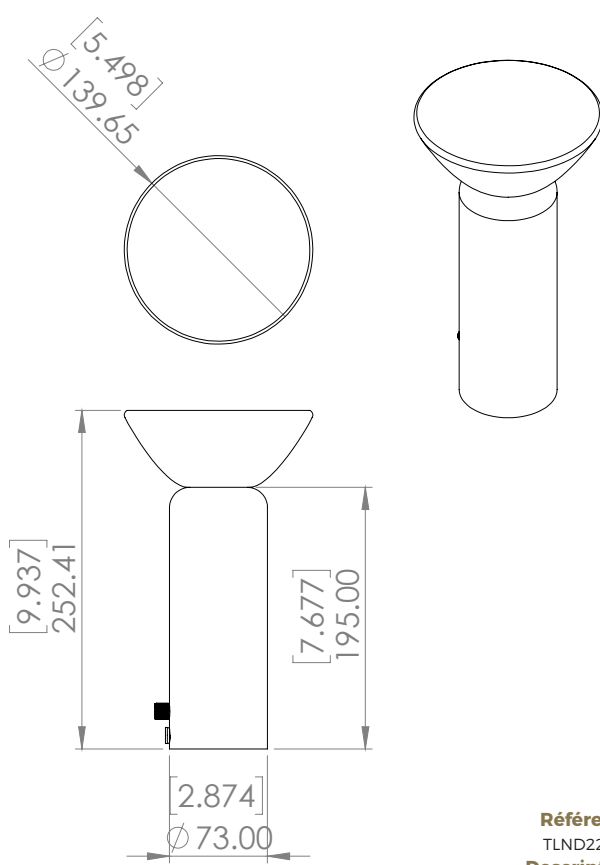

TABLE LAMP NOMAD 226

Design Yves Macheret

Référence
TLND226CY
Description

Body lamp patinated bronze - Protective varnish - Alabaster diffuser
Dimmable light with knob
120V / 60hz / 12V - 7.8W

Specificity