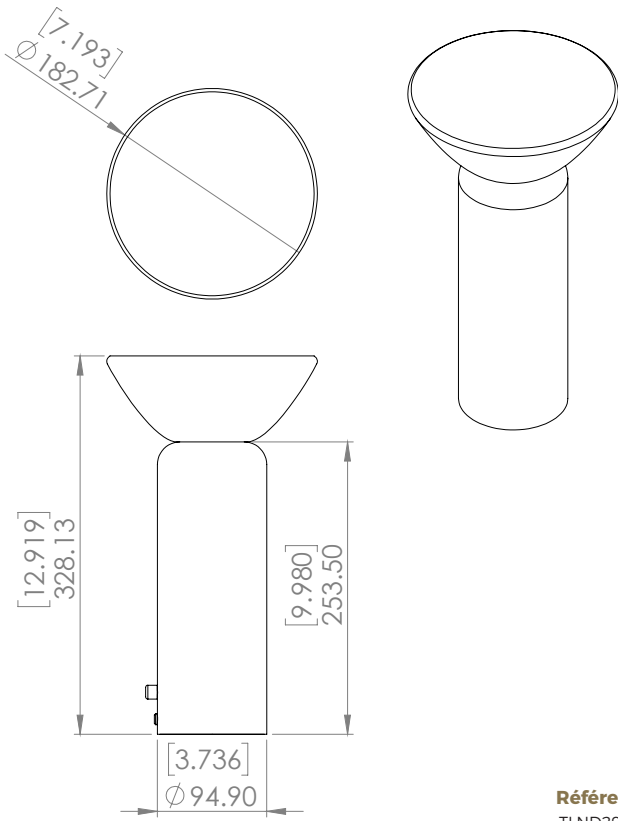

Fixing

* Standard setting

Patines / Patinas

Albâtres / Alabasters

TABLE LAMP NOMAD 295

Design Yves Macheret

Référence
TLND295CY
Description

Body lamp patinates bronze - Protective varnish - Alabaster diffuser
Dimmable light with knob
120V / 60hz / 12V - 7.8W