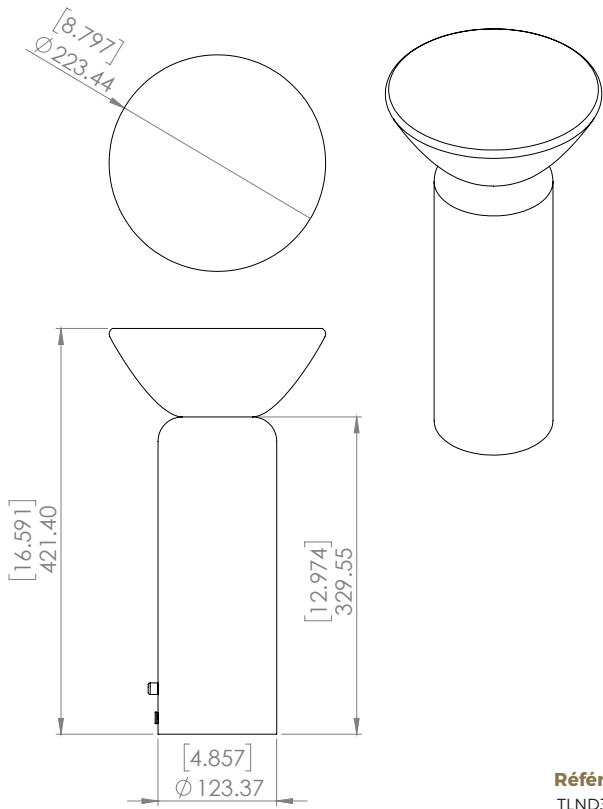

TABLE LAMP NOMAD 365

Design Yves Macheret

Référence
TLND365CY
Description

Body lamp patinates bronze - Protective varnish - Alabaster diffuser
Dimmable light with knob
120V / 60hz / 12V - 7.8W