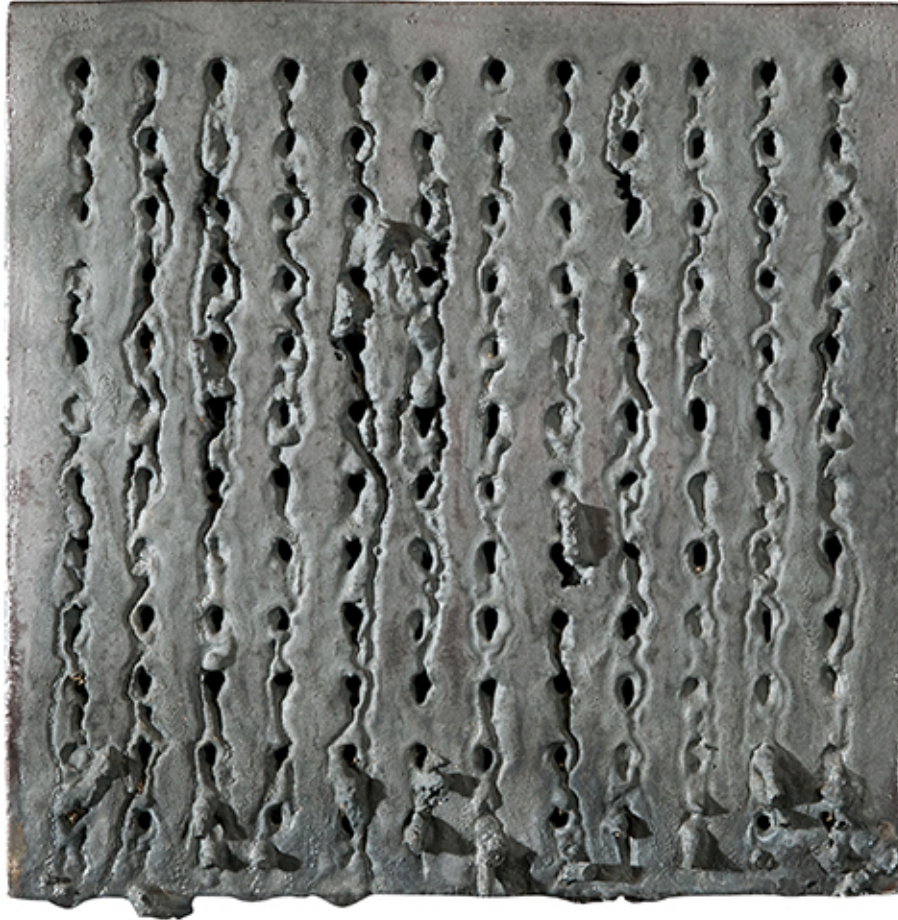

# COUP D'ETAT

**Wood fired Nail Tiles (Black) by Richard Carter**

*Contemporary*

United States

Mineral glazed hand dug ceramic clay tiles in black with raised grid design. 6 available.

13.5" W x 13.5" H x 3.75" D