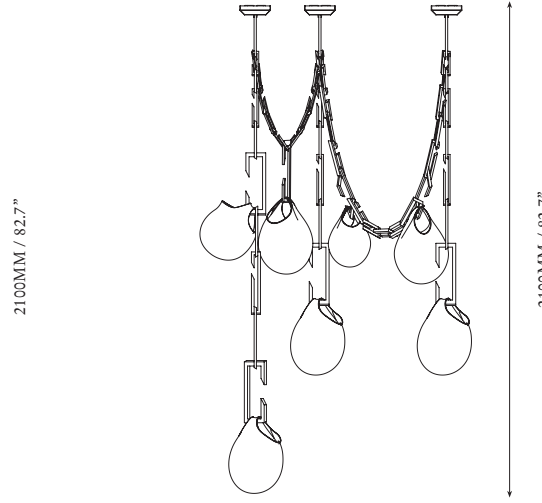

980MM / 38.5"