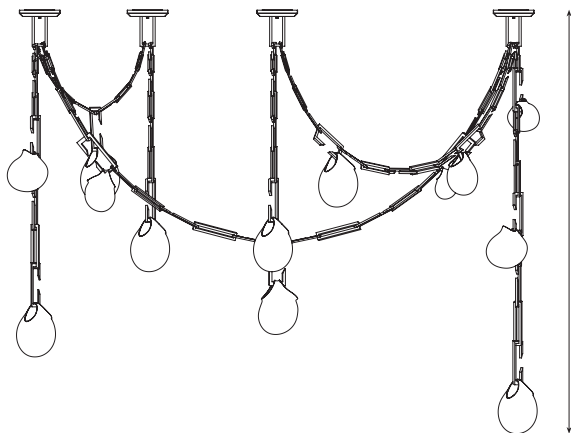

NEPENTHES COMPLEX (LARGE)

SPECIFICATIONS	OPTIONS	ADDITIONAL INFORMATION	WARRANTY
ORDERING CODE NEP.PLX.L LAMP G4 12V LED 2.5W 2700K LUMENS 3900 LM VOLTAGE 12V DC WATTS 65 W WEIGHT Approx. 76 kg INCLUSIONS Power Supply Unit x 100W EXCLUSIONS User Interface, Dimmer Unit	FINISHES AB Aged Brass BB Brushed Brass HRB Hand Rubbed Brass DB Dark Bronze MP Mottled Patina VER Verdigris PB Polished Brass CP Copper CR Chrome SN Satin Nickel 24K 24K Gold CANOPY C-250-FM* Chain 250 Flush C-280-FM† Chain 280 Flush C-250-SM* Chain 250 Surface C-280-SM† Chain 280 Surface * Remote Power Supply † Integral Power Supply <i>Refer to canopy specification guide</i>	- Nepenthes Tendril is a solid fixture that will require very little maintenance over the years. If your Nepenthes Tendril is treated with care, it will shine brightly for many years to come. - Contact us for custom variations. - Installation should only be undertaken by a qualified professional.	5 Years Fixture 5 Years Power Supply Unit 3 Years LED
<i>Fig 1. – Front view</i>		<i>Fig 2. – Side view</i>	

3180MM / 125.1"