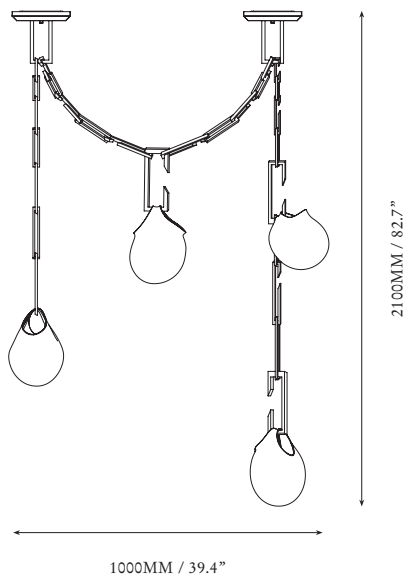

## (SMALL)

SPECIFICATIONS	OPTIONS	ADDITIONAL INFORMATION	WARRANTY
<p><b>ORDERING CODE</b> NEP.PLX.S</p> <p><b>LAMP</b> G4 12V LED 2.5W 2700K</p> <p><b>LUMENS</b> 1200 LM</p> <p><b>VOLTAGE</b> 12V DC</p> <p><b>WATTS</b> 20 W</p> <p><b>WEIGHT</b> Approx. 30.5 kg</p> <p><b>INCLUSIONS</b> Power Supply Unit x 60W</p> <p><b>EXCLUSIONS</b> User Interface, Dimmer Unit</p>	<p><b>FINISHES</b></p> <p>AB Aged Brass BB Brushed Brass HRB Hand Rubbed Brass DB Dark Bronze MP Mottled Patina VER Verdigris PB Polished Brass CP Copper CR Chrome SN Satin Nickel 24K 24K Gold</p> <p><b>CANOPY</b></p> <p>C-250-FM* Chain 250 Flush C-280-FM† Chain 280 Flush C-250-SM* Chain 250 Surface C-280-SM† Chain 280 Surface * Remote Power Supply † Integral Power Supply <i>Refer to canopy specification guide</i></p>	<ul style="list-style-type: none"> <li>Nepenthes Tendril is a solid fixture that will require very little maintenance over the years. If your Nepenthes Tendril is treated with care, it will shine brightly for many years to come.</li> <li>Contact us for custom variations.</li> <li>Installation should only be undertaken by a qualified professional.</li> </ul>	<ul style="list-style-type: none"> <li>5 Years Fixture</li> <li>5 Years Power Supply Unit</li> <li>3 Years LED</li> </ul>
<p>Fig 1. – Front view</p>		<p>Fig 2. – Side view</p>	

2450MM / 96.4"

980MM / 38.5"