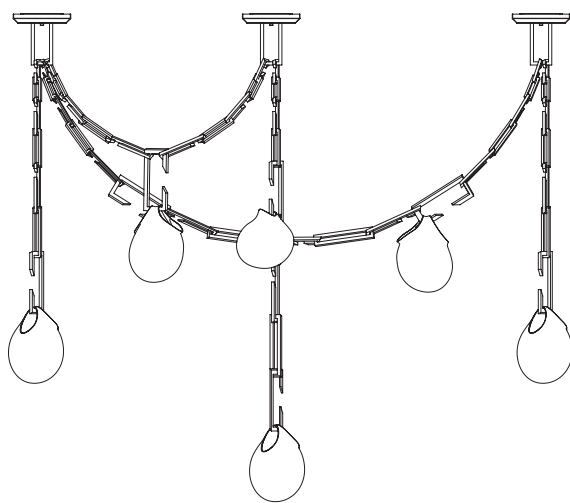

NEPENTHES COMPLEX (MEDIUM)

SPECIFICATIONS	OPTIONS	ADDITIONAL INFORMATION	WARRANTY
ORDERING CODE NEP.PLX.M LAMP G4 12V LED 2.5W 2700K LUMENS 1800 LM VOLTAGE 12V DC WATTS 30 W WEIGHT Approx. 45.5 kg INCLUSIONS Power Supply Unit x 60W EXCLUSIONS User Interface, Dimmer Unit	FINISHES AB Aged Brass BB Brushed Brass HRB Hand Rubbed Brass DB Dark Bronze MP Mottled Patina VER Verdigris PB Polished Brass CP Copper CR Chrome SN Satin Nickel 24K 24K Gold CANOPY C-250-FM* Chain 250 Flush C-280-FM† Chain 280 Flush C-250-SM* Chain 250 Surface C-280-SM† Chain 280 Surface * Remote Power Supply † Integral Power Supply <i>Refer to canopy specification guide</i>	- Nepenthes Tendril is a solid fixture that will require very little maintenance over the years. If your Nepenthes Tendril is treated with care, it will shine brightly for many years to come. - Contact us for custom variations. - Installation should only be undertaken by a qualified professional.	5 Years Fixture 5 Years Power Supply Unit 3 Years LED
		<i>Fig 1. – Front view</i>	<i>Fig 2. – Side view</i>

2450MM / 96.4"