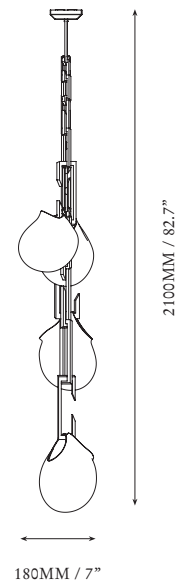

## (SMALL)

SPECIFICATIONS	OPTIONS	ADDITIONAL INFORMATION	WARRANTY
<p><b>ORDERING CODE</b> NEP.PLX.S</p> <p><b>LAMP</b> G4 12V LED 2.5W 2700K</p> <p><b>LUMENS</b> 1200 LM</p> <p><b>VOLTAGE</b> 12V DC</p> <p><b>WATTS</b> 20 W</p> <p><b>WEIGHT</b> Approx. 30.5 kg</p> <p><b>INCLUSIONS</b> Power Supply Unit x 60W</p> <p><b>EXCLUSIONS</b> User Interface, Dimmer Unit</p>	<p><b>FINISHES</b></p> <p>AB Aged Brass BB Brushed Brass HRB Hand Rubbed Brass DB Dark Bronze MP Mottled Patina VER Verdigris PB Polished Brass CP Copper CR Chrome SN Satin Nickel 24K 24K Gold</p> <p><b>CANOPY</b></p> <p>C-250-FM* Chain 250 Flush C-280-FM† Chain 280 Flush C-250-SM* Chain 250 Surface C-280-SM† Chain 280 Surface * Remote Power Supply † Integral Power Supply <i>Refer to canopy specification guide</i></p>	<ul style="list-style-type: none"> <li>Nepenthes Tendril is a solid fixture that will require very little maintenance over the years. If your Nepenthes Tendril is treated with care, it will shine brightly for many years to come.</li> <li>Contact us for custom variations.</li> <li>Installation should only be undertaken by a qualified professional.</li> </ul>	<ul style="list-style-type: none"> <li>5 Years Fixture</li> <li>5 Years Power Supply Unit</li> <li>3 Years LED</li> </ul>
<p>Fig 1. – Front view</p>		<p>Fig 2. – Side view</p>	

2450MM / 96.4"

980MM / 38.5"

3180MM / 125.1"

2660MM / 104.7"