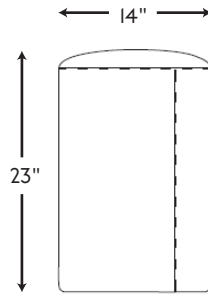

COUP D'ETAT

Leger Tube
by Ochre
Contemporary
United States

Fully upholstered wooden bases.

14" Dia. x 24" H

C.O.M. requirements 1m/ 1 1/2 yards

C.O.L. requirements: 27 sq ft

fabrics: C.O.M.
nubuck/mohair/leather
horsehair

UP-OC-LEGER-TUBE

LEGER TUBE

COLOURS SHOWN ARE A GENERAL INDICATION OF THE ACTUAL FINISH

FRONT

- DIMENSIONS:** 35CM DIAM X 58CM H
14" DIAM X 23" H
- DESCRIPTION:** UPHOLSTERED WOODEN BASE
- FABRICS:** NUBUCK/LEATHER/C.O.M.
- COLOURS:** NUBUCK - PEWTER/ELEPHANT GREY/GAZELLE/AQUA/MUSHROOM
LEATHER - BLACK/BROWN/RED/PUTTY
- COM QUANTITY:** 1M/1.5 YARDS
BASED ON PLAIN FABRIC, STANDARD WIDTH 137CM/54"
LEATHER/NUBUCK - DEPENDENT ON SIZE OF HIDE
- WEIGHT:** APPROX 7.5KG/16½LBS
- LEAD TIME:** 10 - 12 WEEKS
- PRICES EXCLUSIVE OF SHIPPING AND PACKING