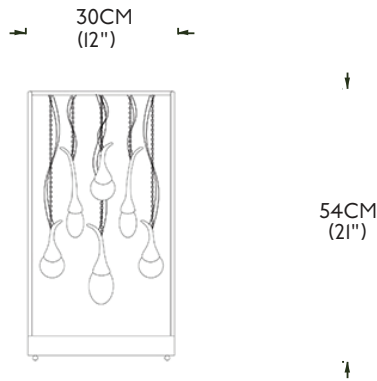

COUP D'ETAT

Seed Cloud Table Installation – Portrait
by Ochre
Contemporary
United States

Tarnished nickel frame with solid cast bronze buds in polished bronze or satin nickel finish, each housing glass drop illuminated by an LED.

21" W x 4" D x 21" H

LT-OC-SCLOUD-PTABLE

SEED CLOUD TABLE INSTALLATION – PORTRAIT

BASE DIMENSIONS:	54CM W X 10CM D X 30CM H (21" W X 4" D X 12" H)
LIGHT SOURCE:	7X LED TOTAL, EACH 1W, 2700K, APPROX 80 LUMENS, DIMMABLE
WIRING:	BLACK TWISTED SILK (EU/UK), BLACK FLEX (US) LENGTH - 2M (80") FROM BASE SWITCH ON BASE DRIVER HOUSED WITHIN BASE (UL LISTED)
WEIGHT:	6KG (13LBS)
LEAD TIME:	10 - 12 WEEKS IF NOT IN STOCK
ALSO AVAILABLE:	PORTRAIT 30CM W X 10CM D X 54CM H (12" W X 4" D X 21" H)
LIGHT SOURCE:	6X LED TOTAL, DIMMABLE (UL LISTED)
WEIGHT:	6KG (13LBS)