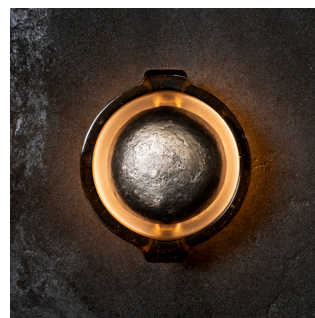

Lamping

UL Listed, E26 Socket
2700K (Clear Glass Shade)
3000K (Colored Glass Shade)
Ships with Feit Electric (Short)
40 W Equivalent Dimmable LED bulb

Okenite Sconce No. 2 with Bronze Dome

The Okenite series draws from the nature of a geode whose exterior surface, upon splitting open, is quite distinct from what is discovered on the interior. The hand-polished fins of the vessels flow into vertical spines and hulls.

A wall mounted cast glass form, with exposed bulb or with an anchored cast bronze dome, the Okenite Sconce casts layered and nuanced light onto the wall surface. Glass is available with cast texture interior or with the interior surface etched. Available in a larger size.

Okenite Sconce No. 2 with Exposed Bulb

The Okenite series draws from the nature of a geode whose exterior surface, upon splitting open, is quite distinct from what is discovered on the interior. The hand-polished fins of the vessels flow into vertical spines and hulls.