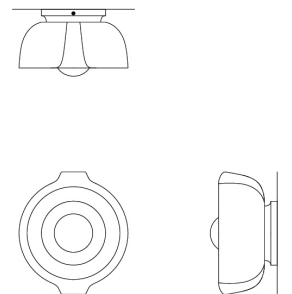

Detail at right: shown with Polished Bronze disc, Otter back plate and Clear Glass with Etched interior