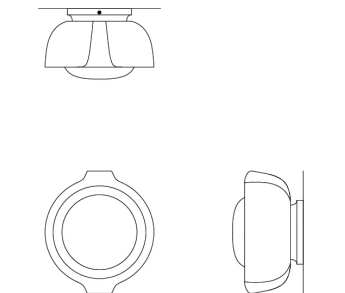

Refractory

Shown in Silver Dollar Bronze and Bluff Glass with Cast Texture interior

Y. OKN.SCN.02

Specifications

Dimensions	in	cm
Height	9.5	24
Width	8.5	21.5
Depth	5.5	14

Weight 15 lbs

Materials and Finishes

Lamping

UL Listed, E26 Socket
2700K (Clear Glass Shade)
3000K (Colored Glass Shade)
Ships with Feit Electric (Short)
40 W Equivalent Dimmable LED bulb

Okenite Sconce No. 2 with Bronze Dome

The Okenite series draws from the nature of a geode whose exterior surface, upon splitting open, is quite distinct from what is discovered on the interior. The hand-polished fins of the vessels flow into vertical spines and hulls.

A wall mounted cast glass form, with exposed bulb or with an anchored cast bronze dome, the Okenite Sconce casts layered and nuanced light onto the wall surface. Glass is available with cast texture interior or with the interior surface etched. Available in a larger size.