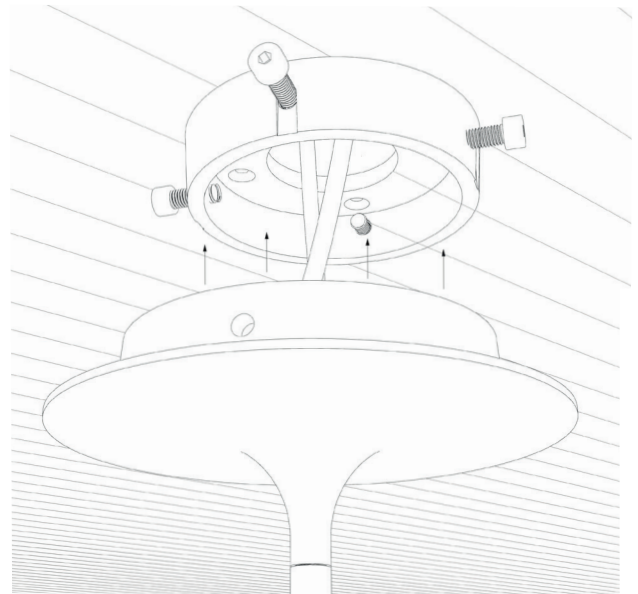

Fixing

Bronze Finishes

Patinas

**FNRB
RAW
BRONZE**

**FNMB
MEDIUM
BRONZE**

**FNBK
BLACK
BRONZE**

Special

**FNBN
BRUSHED
NICKEL**

**CUSTOM
FINISHING
ON DEMAND**

Alabasters

Type

**WHITE
VEIN**

**BROWN
VEIN**