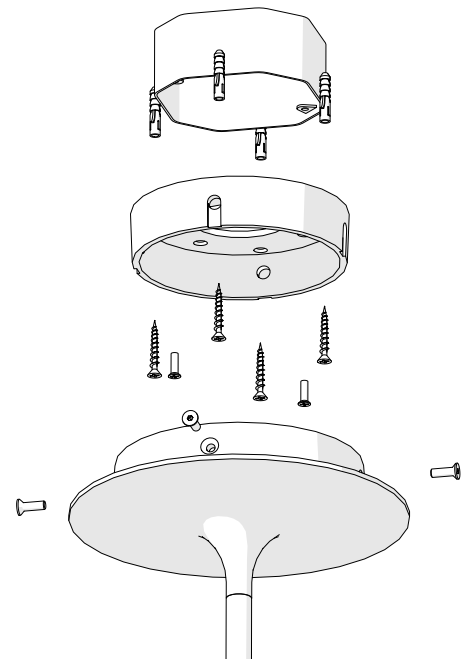

Fixation

Bronze Finishing

Patinas

Special

Alabasters

Type