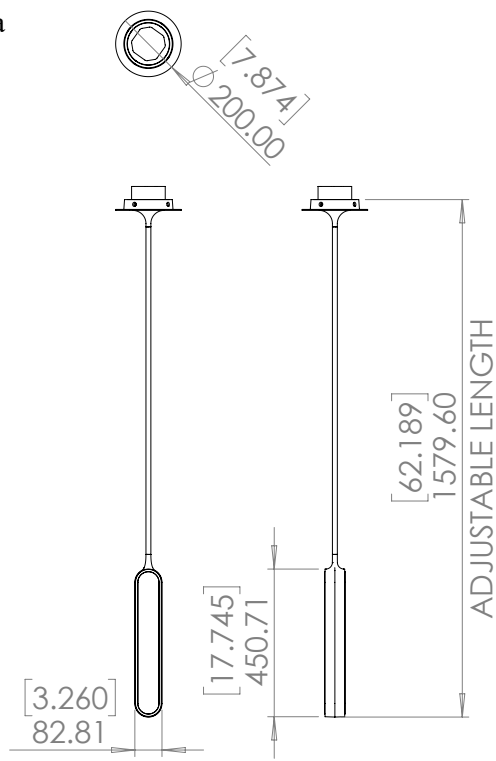

PENDANT PEARL 450

Design Arnaud Leman

Reference

SUPL450SO

Description

Patinated bronze body - Protective varnish - Alabaster diffuser

Handmade in France

Specificity

Led Sources	strip LED 24V
Lumens	700 lm (nominal)
Watts	10W
Weight kg (lbs)	10 [22]
Driver	120-277 VAC - 50/60 Hz
Standard	☐ UL COMPONENTS ☐ CRI-Ra 98 ☐ LED ☐ Dry location ☐ Damp location ☐ Class 2
Colors	☐ 2700K ☐ 3000K ☐ 4000K
Dimming	☐ Triac* ☐ 0.10V* ☐ Dali
Driver Position	☐ INSIDE ☐ INSIDE ☐ REMOTE

* Factory setting

Fixation

Bronze Finishing

Patinas

Special

Alabasters

Type