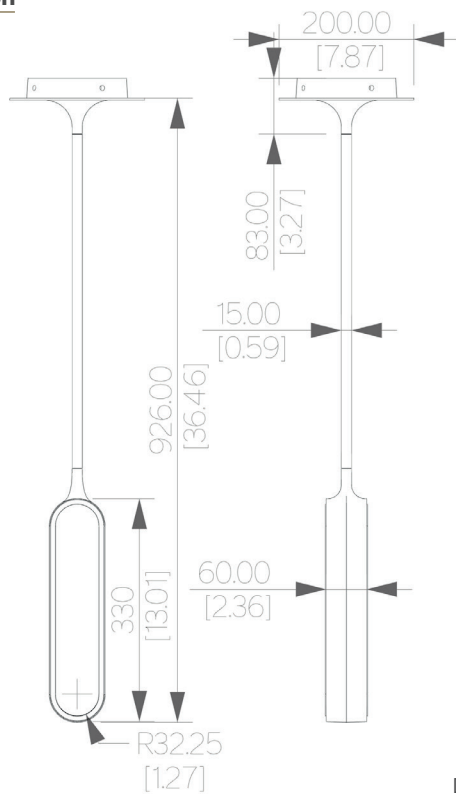

Dimension
mm [in]

Reference
SUPL330SO
Description
Reparability
Driver and led are replaceable

Patinated bronze body - Alabaster diffuser - Protective varnish

PENDANT PEARL

Design Arnaud Leman

Handmade in France in our foundry

Specificity

- Power supply **110-120V / 50-60hz / 24V**
- Sources Led **strip LED 24V**
- Lumens **500 lm (nominal)**
- Watts **10**
- Weight lbs [Kg] **37,5 [14]**

Standard					
Colors					
Dimming					
Driver Position					

Reference

SUPL450SO

Description

Patinated bronze body - Protective varnish - Alabaster diffuser

Handmade in France

Specificity

Led Sources	strip LED 24V
Lumens	700 lm (nominal)
Watts	10W
Weight kg (lbs)	10 [22]
Driver	120-277 VAC - 50/60 Hz
Standard	<input type="checkbox"/> UL COMPONENTS <input type="checkbox"/> CRI-Ra 98 <input type="checkbox"/> LED <input type="checkbox"/> Dry location <input type="checkbox"/> Damp location <input type="checkbox"/> Class 2
Colors	<input type="checkbox"/> 2700K <input type="checkbox"/> 3000K <input type="checkbox"/> 4000K
Dimming	<input type="checkbox"/> Triac* <input type="checkbox"/> 0.10V* <input type="checkbox"/> Dali
Driver Position	<input type="checkbox"/> INSIDE <input type="checkbox"/> INSIDE <input type="checkbox"/> REMOTE