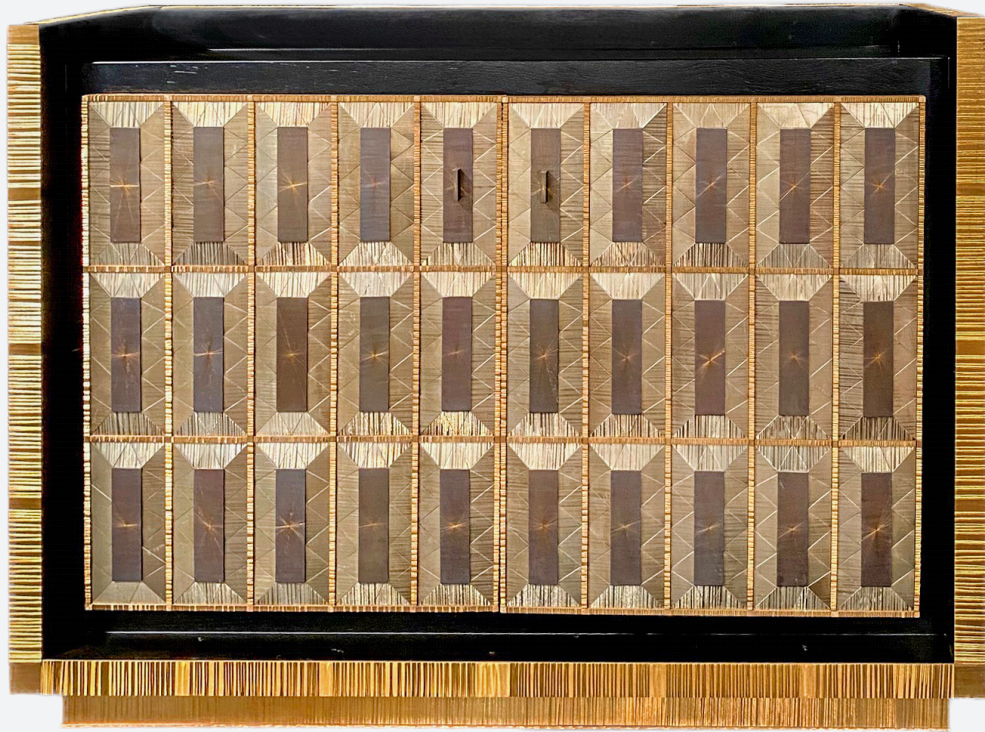

COUP D'ETAT

Pair of Thesauros Chests

by **Damian Jones**

Contemporary

United States

Pair of monumental chests in ebonized wood with etched brass door panels.

45" W x 21" D x 34" H

TS-JONES-THES-CHEST