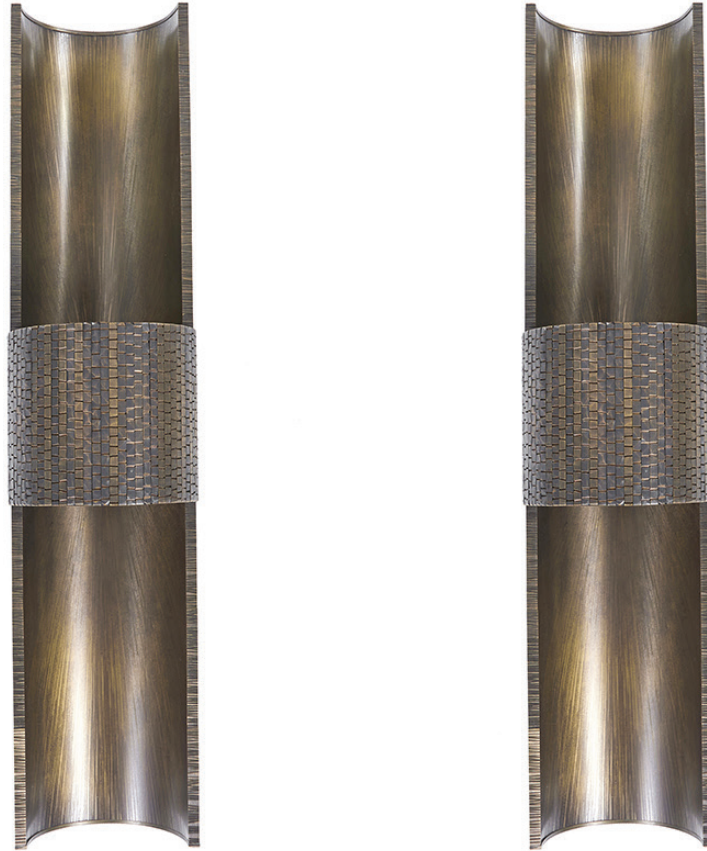

COUP D'ETAT

Pair of Zane Sconces
by Damian Jones
Contemporary
United States

Blackened brass wall lights with hand-etched details.

6" W x 9" D x 27 3/4" H

LC-JONES-ZANE SCONCES

Price Upon Request.