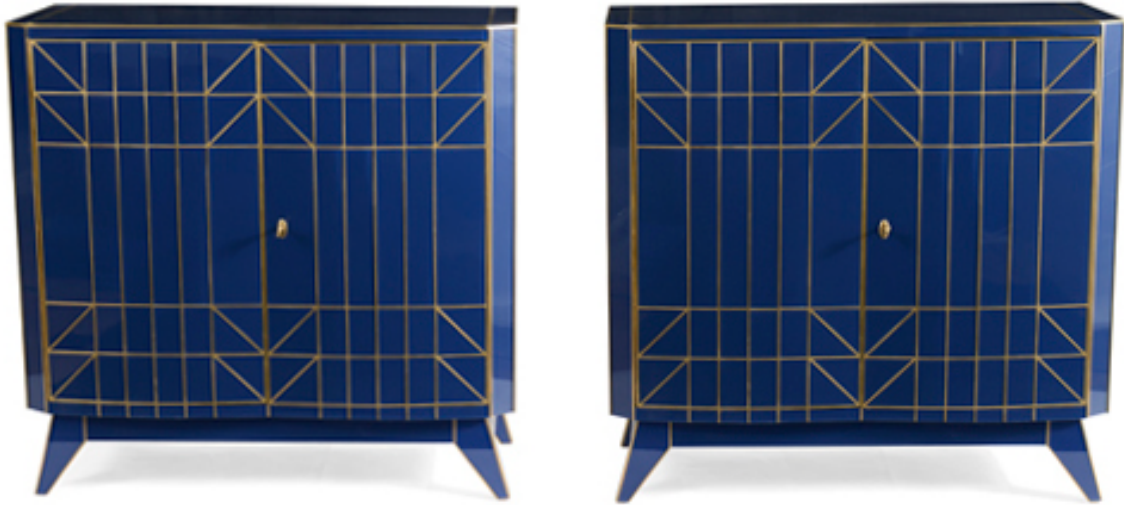

COUP D'ETAT

Pair of Como Cabinets

circa 1970

Italy

Azure reverse painted glass two door cabinets with faceted brass trim.

41.25" W x 17.5" D x 40.25" H

CG-VA-1116-02 \$26,000