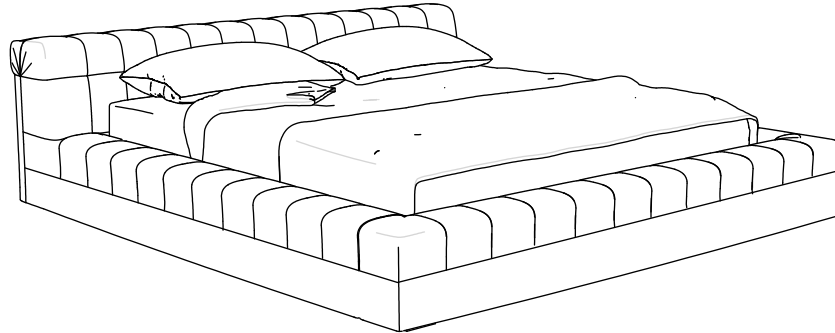

PARTY BED

COUP STUDIO

PARTY BED

Item No.	Dimensions	Platform Height	Weight
BD-CS-27-QUEEN	78.5" W x 102.5" L x 32" H	14.75"	150 lbs
BD-CS-27-KING	94.5" W x 102.5" L x 32" H	14.75"	200 lbs
BD-CS-27-CALKING	90.5" W x 106.5" L x 32" H	14.75"	225 lbs

Upholstery Detail

QUEEN

COM: 15 yards (Plain 54" Wide)

COL: 275 sq. ft. (15% Upcharge)

KING

COM: 18 yards (Plain 54" Wide)

COL: 330 sq. ft. (15% Upcharge)

CALIFORNIA KING

COM: 18 yards (Plain 54" Wide)

COL: 330 sq. ft. (15% Upcharge)

Lead Time

12 - 14 Weeks

Additional Info

Upholstered recessed block feet.
Custom sizes and finishes available.