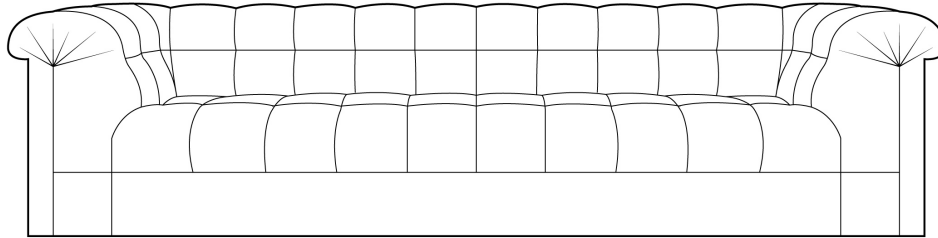

HANDMADE IN SAN FRANCISCO

COUP STUDIO

PARTY SOFA

PARTY SOFA

ITEM NO.	DIMENSIONS	SEAT	ARM HEIGHT	WEIGHT
UP-CS-27-96	96" W x 36" D x 26" H	16" H (to crown) x 23" D	26"	225 lbs
	COM : 20 YARDS (plain 54" wide)	COL : 360 SQ. FEET (15% upcharge)		

ITEM NO.	DIMENSIONS	SEAT	ARM HEIGHT	WEIGHT
UP-CS-27-108	108" W x 36" D x 26" H	16" H (to crown) x 23" D	26"	250 lbs
	COM : 22 YARDS (plain 54" wide)	COL : 396 SQ. FEET (15% upcharge)		

ITEM NO.	DIMENSIONS	SEAT	ARM HEIGHT	WEIGHT
UP-CS-27-120	120" W x 36" D x 26" H	16" H (to crown) x 23" D	26"	275 lbs
	COM : 25 YARDS (plain 54" wide)	COL : 450 SQ. FEET (15% upcharge)		

UPHOLSTERY DETAIL

UPHOLSTERED RECESSED
BLOCK FEET

LEAD TIME

10 - 12 WEEKS

ADDITIONAL INFO

Custom sizes available