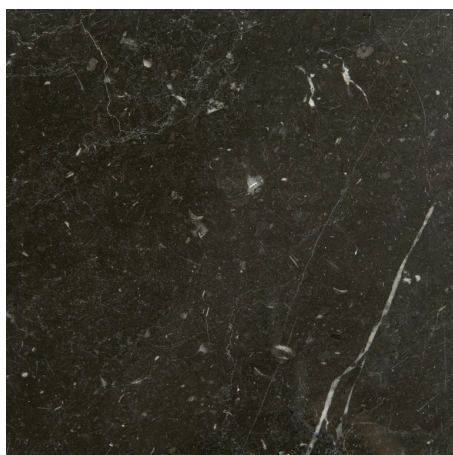

COUP D'ETAT

Petra Coffee Table
by konekt

Contemporary
United States

The Petra Coffee Table features an oval marble table top and four solid bronze legs, sand-cast from hand-formed molds. The bulbous, sculptural legs are inspired by the strong and elegant hind legs of a camel.

Materials: Polished bronze and Marble

Dimensions:

Overall: 57.5”L x 29.5”W x 19”H

Marble: 54”L x 26”W x 17”H

Custom marble dimensions available

COUP D'ETAT

Petra Coffee Table **by konekt**

Contemporary
United States

Finishes: *Polished bronze is left unlacquered as a live finish, in order to allow a rich, natural patina to develop over time.

Marble: Nero Marquita or Carrara, Sahara Noir, Statuary, Calacutta

Nero Marquita