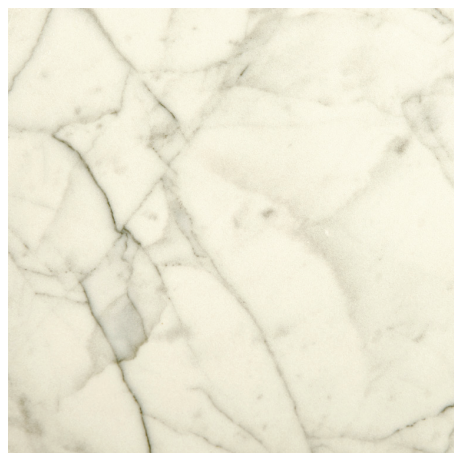

COUP D'ETAT

Petra Coffee Table **by konekt**

Contemporary
United States

Finishes: *Polished bronze is left unlacquered as a live finish, in order to allow a rich, natural patina to develop over time.

Marble: Nero Marquita or Carrara, Sahara Noir, Statuary, Calacutta

Statuary