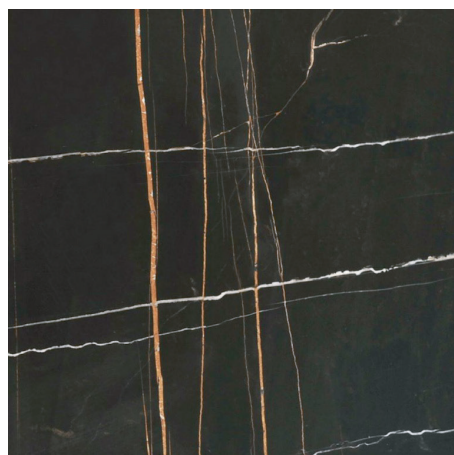

COUP D'ETAT

Petra Coffee Table
by konekt

Contemporary
United States

The Petra Coffee Table features an oval marble table top and four solid bronze legs, sand-cast from hand-formed molds. The bulbous, sculptural legs are inspired by the strong and elegant hind legs of a camel.

Materials: Polished bronze and Marble

Dimensions:

Overall: 57.5”L x 29.5”W x 19”H

Marble: 54”L x 26”W x 17”H

Custom marble dimensions available

COUP D'ETAT

Petra Coffee Table **by konekt**

Contemporary
United States

Finishes: *Polished bronze is left unlacquered as a live finish, in order to allow a rich, natural patina to develop over time.

Marble: Nero Marquita or Carrara, Sahara Noir, Statuary, Calacutta

Nero Marquita