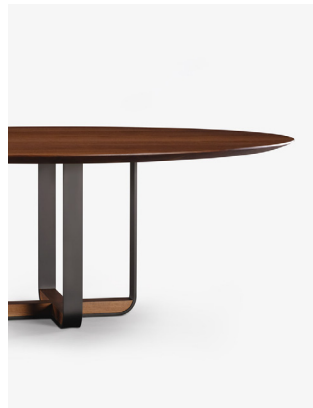

skram

COUPDETATSF.COM

piedmont round dining table

P34

The piedmont round dining table features a solid timber top with edge profiles available as flat, reverse bullnose, or wafer undercut (pricing may vary). Spacious accommodation of 8 persons at standard size. Base is formed steel or bronze with timber detailing to match and adjustable leveler feet. All standard timber and metal finishes available. Contact skram for customization options. Residential use. For meeting table versions at a large scale and/or fully integrated connectivity and wire management options, please refer to contract version of this product for ordering details.

skram

P34 diameter 60 /
152cm

height 29 / 74cm

Timber

WA-N: White
Ash, Natural

WA-G: White
Ash, Grey

WA-E: White
Ash, Ebonized

WA-WW: White
Ash,
Whitewashed

WAL: Walnut,
Natural

custom

Metal

Natural

SS4: Brushed
Stainless Steel

GML: Gunmetal

DRB: Dark
Rubbed Bronze

NRB: Natural
Rubbed Bronze

skram

Metal

Matte Opaques

MOB: Matte
Opaque Black

MOC: Matte
Opaque
Charcoal

MOW: Matte
Opaque White

custom