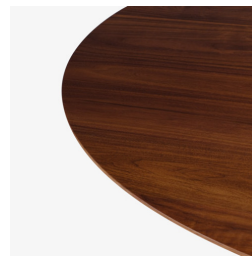

skram

COUPDETATSF.COM

piedmont round dining table

P34

The piedmont round dining table features a solid timber top with edge profiles available as flat, reverse bullnose, or wafer undercut (pricing may vary). Spacious accommodation of 8 persons at standard size. Base is formed steel or bronze with timber detailing to match and adjustable leveler feet. All standard timber and metal finishes available. Contact skram for customization options. Residential use. For meeting table versions at a large scale and/or fully integrated connectivity and wire management options, please refer to contract version of this product for ordering details.

skram

P34 diameter 60 /
152cm

height 29 / 74cm

Timber

WA-N: White
Ash, Natural

WA-G: White
Ash, Grey

WA-E: White
Ash, Ebonized

WA-WW: White
Ash,
Whitewashed

WAL: Walnut,
Natural

custom

Metal

Natural

SS4: Brushed
Stainless Steel

GML: Gunmetal

DRB: Dark
Rubbed Bronze

NRB: Natural
Rubbed Bronze