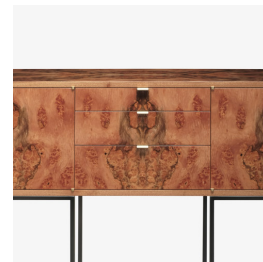

## piedmont sideboard

P42

The piedmont sideboard is offered in 2 variants: Standard (ST) or limited edition (LE). Both feature 3 drawers + 4 doors in hand-matched longwoods (ST) or burls (LE). Construction is mitered with 'waterfall' edges and mortise-and-tenon joinery. All edges and corners are reinforced with solid timber for added durability. Drawers are solid timber with cork (ST) or burl-lined (LE) drawer bottoms riding on concealed runners. Doors & drawers open via low profile tab pulls in natural rubbed bronze (NRB). Doors operate via precision-machined offset knife hinges in bronze (NRB). 1 adjustable shelf per cabinet area. Metalwork is formed steel or bronze with timber detailing to match. Contact skram for customization and limited edition options. Residential or contract