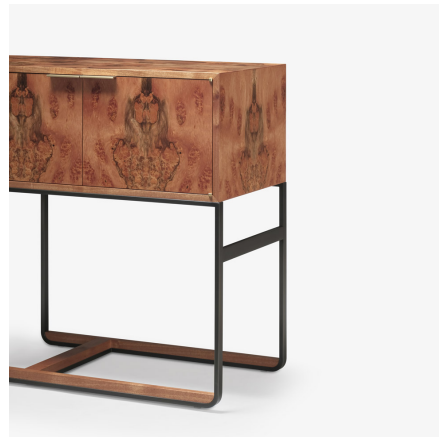

# skram

COUPDETATSF.COM

## piedmont sideboard

P42

The piedmont sideboard is offered in 2 variants: Standard (ST) or limited edition (LE). Both feature 3 drawers + 4 doors in hand-matched longwoods (ST) or burls (LE). Construction is mitered with 'waterfall' edges and mortise-and-tenon joinery. All edges and corners are reinforced with solid timber for added durability. Drawers are solid timber with cork (ST) or burl-lined (LE) drawer bottoms riding on concealed runners. Doors & drawers open via low profile tab pulls in natural rubbed bronze (NRB). Doors operate via precision-machined offset knife hinges in bronze (NRB). 1 adjustable shelf per cabinet area. Metalwork is formed steel or bronze with timber detailing to match. Contact skram for customization and limited edition options. Residential or contract