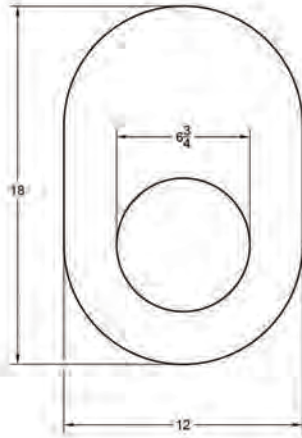

**Dimensions:** 12"W x 18"H x 3"D

**Materials:** Brass and Frosted Glass

**Finish:** Antique Brass or \*Polished Brass

\*Polished bronze is left unlacquered as a live finish, in order to allow a rich, natural patina to develop over time.

# COUP D'ETAT

**Portal Sconce - Oval**  
**by konekt**

*Contemporary*  
United States

**Lamping:** E26 | 120V | 60W  
4W dimmable LED bulb included  
110-120V; 320 lumens; 2200k color temperature

UL listed