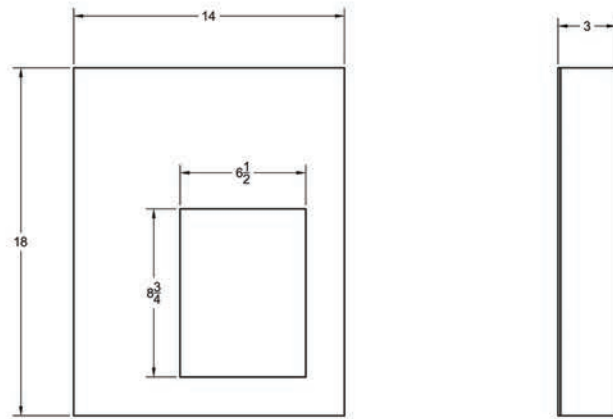

COUP D'ETAT

Portal Sconce - Rectangle by konekt

Contemporary
United States

Lamping: E26 | 120V | 60W
4W dimmable LED bulb included
110-120V; 320 lumens; 2200k color temperature

UL listed