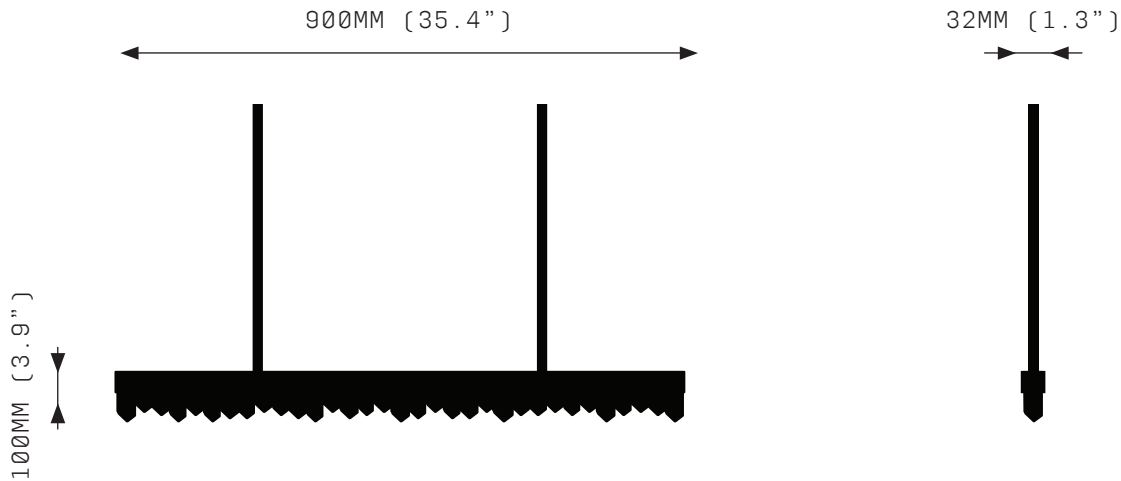

PROMETHEUS II LINEAR 900

FRONT VIEW

SIDE VIEW

SPECIFICATIONS

Ordering Code:
PRM.2.LIN.900

Lamp:
24V LED WW 2700K

Lumens:
1391 LM

Voltage:
24V DC

Watts:
18 W

Weight:
Approx. 8 kg*
*Exclusive of canopy

Inclusions:
Power Supply Unit x 60W

Exclusions:
User interface, Dimmer unit

PRODUCT OPTIONS

Finishes:

AB Aged Brass
BB Brushed Brass
HRB Hand Rubbed Brass
DB Dark Bronze
MP Mottled Patina
VER Verdigris
PB Polished Brass
BSS Brushed Stainless Steel*
PSS Polished Stainless Steel*
CL Copper Leaf
SL Silver Leaf
GL Gold Leaf

* Stainless Steel has a different profile.

Suspension:

ROD Vertical Rod

Canopy:*

RFS Round Flush Small
RFM Round Flush Medium
RFL Round Flush Large
RSM Round Surface Medium
RSL Round Surface Large

*Refer to Canopy Specification Guide

WARRANTY

3 Years Fixture
3 Years Power Supply Unit
3 Years LED

Prometheus II Linear is a solid fixture that will require very little maintenance over the years.

If your Prometheus II Linear is treated with care, it will shine brightly for many years to come.

Quartz is a mineral formed by the Earth. Each crystal piece will be unique due to natural variation of size, shape, colour and clarity.

Contact us for custom variations.

Installation should only be undertaken by a qualified professional