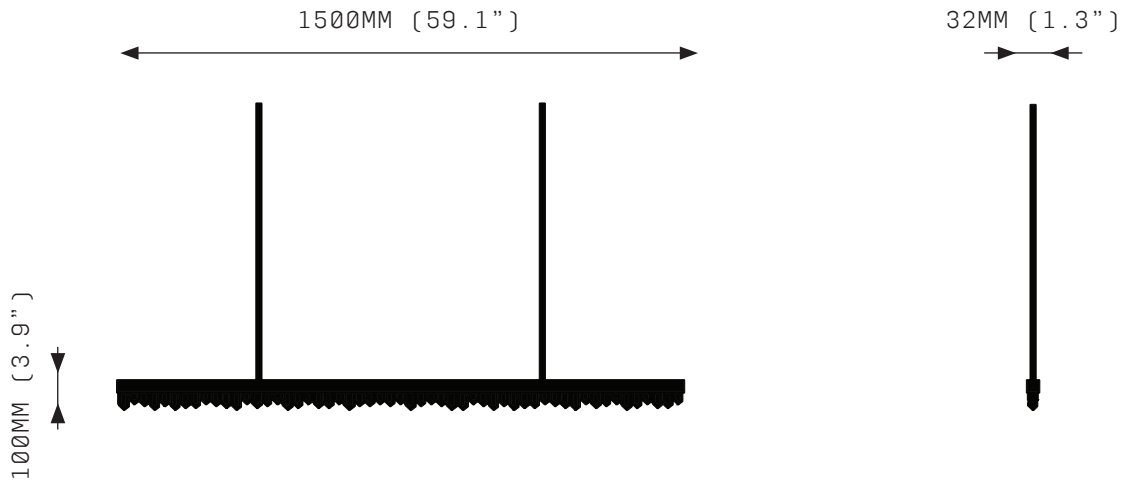

PROMETHEUS II LINEAR 1500

FRONT VIEW

SIDE VIEW

SPECIFICATIONS

Ordering Code:
PRM.2.LIN.1500

Lamp:
24V LED WW 2700K

Lumens:
2317 LM

Voltage:
24V DC

Watts:
29 W

Weight:
Approx. 12 kg*
*Exclusive of canopy

Inclusions:
Power Supply Unit x 60W

Exclusions:
User interface, Dimmer unit

PRODUCT OPTIONS

Finishes:

AB Aged Brass
BB Brushed Brass
HRB Hand Rubbed Brass
DB Dark Bronze
MP Mottled Patina
VER Verdigris
PB Polished Brass
BSS Brushed Stainless Steel*
PSS Polished Stainless Steel*
CL Copper Leaf
SL Silver Leaf
GL Gold Leaf

* Stainless Steel has a different profile.

Suspension:

ROD Vertical Rod

Canopy:*

RFS Round Flush Small
RFM Round Flush Medium
RFL Round Flush Large
RSM Round Surface Medium
RSL Round Surface Large

*Refer to Canopy Specification Guide

WARRANTY

3 Years Fixture
3 Years Power Supply Unit
3 Years LED

Prometheus II Linear is a solid fixture that will require very little maintenance over the years.

If your Prometheus II Linear is treated with care, it will shine brightly for many years to come.

Quartz is a mineral formed by the Earth. Each crystal piece will be unique due to natural variation of size, shape, colour and clarity.

Contact us for custom variations.

Installation should only be undertaken by a qualified professional