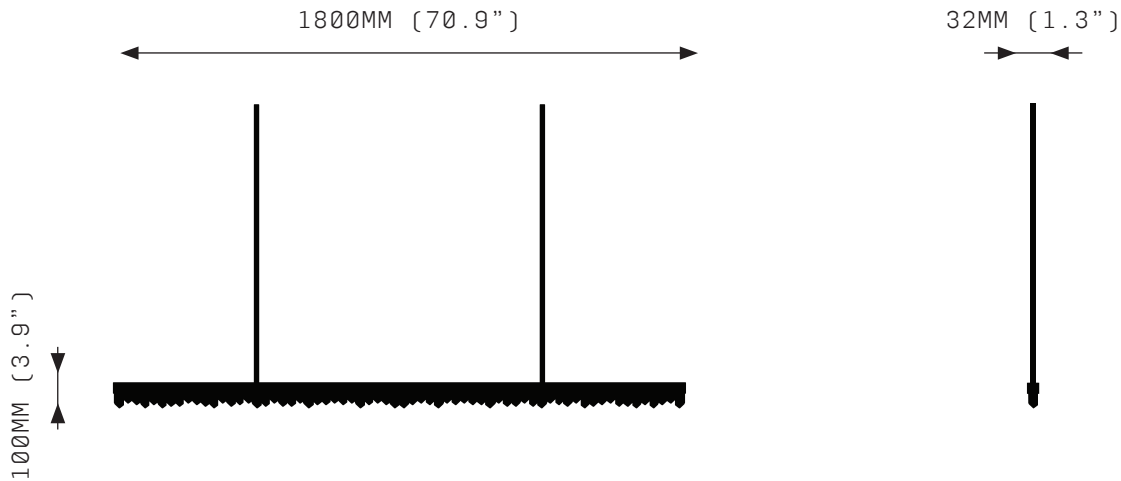

PROMETHEUS II LINEAR 1800

FRONT VIEW

SIDE VIEW

SPECIFICATIONS

Ordering Code:
PRM.2.LIN.1800

Lamp:
24V LED WW 2700K

Lumens:
2781 LM

Voltage:
24V DC

Watts:
35 W

Weight:
Approx. 15 kg*
*Exclusive of canopy

Inclusions:
Power Supply Unit x 60W

Exclusions:
User interface, Dimmer unit

PRODUCT OPTIONS

Finishes:

AB Aged Brass
BB Brushed Brass
HRB Hand Rubbed Brass
DB Dark Bronze
MP Mottled Patina
VER Verdigris
PB Polished Brass
BSS Brushed Stainless Steel*
PSS Polished Stainless Steel*
CL Copper Leaf
SL Silver Leaf
GL Gold Leaf

* Stainless Steel has a different profile.

Suspension:

ROD Vertical Rod

Canopy:*

RFS Round Flush Small
RFM Round Flush Medium
RFL Round Flush Large
RSM Round Surface Medium
RSL Round Surface Large

*Refer to Canopy Specification Guide

WARRANTY

3 Years Fixture
3 Years Power Supply Unit
3 Years LED

Prometheus II Linear is a solid fixture that will require very little maintenance over the years.

If your Prometheus II Linear is treated with care, it will shine brightly for many years to come.

Quartz is a mineral formed by the Earth. Each crystal piece will be unique due to natural variation of size, shape, colour and clarity.

Contact us for custom variations.

Installation should only be undertaken by a qualified professional