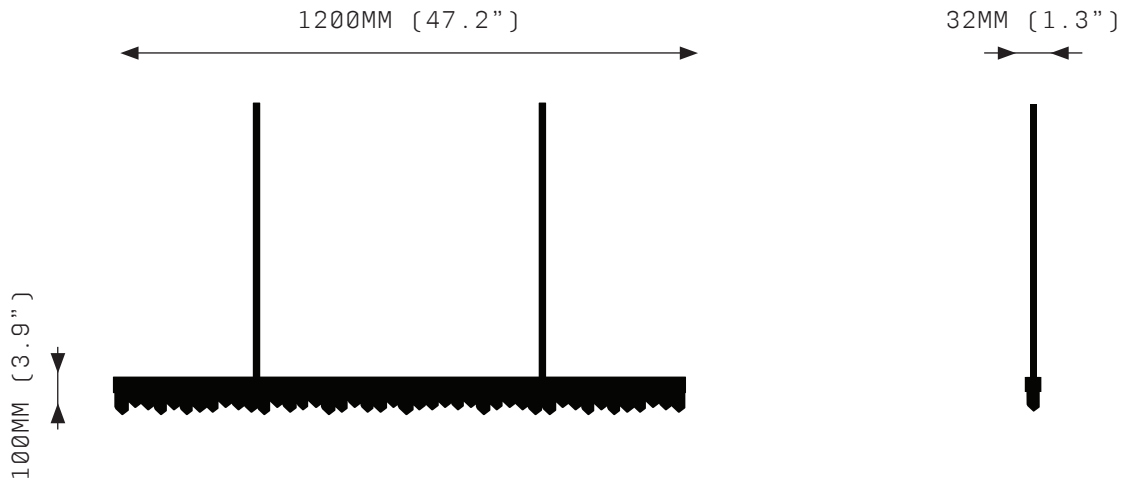

PROMETHEUS II LINEAR 1200

FRONT VIEW

SIDE VIEW

SPECIFICATIONS

Ordering Code:
PRM.2.LIN.1200

Lamp:
24V LED WW 2700K

Lumens:
1854 LM

Voltage:
24V DC

Watts:
23 W

Weight:
Approx. 10 kg*
*Exclusive of canopy

Inclusions:
Power Supply Unit x 60W

Exclusions:
User interface, Dimmer unit

PRODUCT OPTIONS

Finishes:

AB Aged Brass
BB Brushed Brass
HRB Hand Rubbed Brass
DB Dark Bronze
MP Mottled Patina
VER Verdigris
PB Polished Brass
BSS Brushed Stainless Steel*
PSS Polished Stainless Steel*
CL Copper Leaf
SL Silver Leaf
GL Gold Leaf

* Stainless Steel has a different profile.

Suspension:

ROD Vertical Rod

Canopy:*

RFS Round Flush Small
RFM Round Flush Medium
RFL Round Flush Large
RSM Round Surface Medium
RSL Round Surface Large

*Refer to Canopy Specification Guide

WARRANTY

3 Years Fixture
3 Years Power Supply Unit
3 Years LED

Prometheus II Linear is a solid fixture that will require very little maintenance over the years.

If your Prometheus II Linear is treated with care, it will shine brightly for many years to come.

Quartz is a mineral formed by the Earth. Each crystal piece will be unique due to natural variation of size, shape, colour and clarity.

Contact us for custom variations.

Installation should only be undertaken by a qualified professional