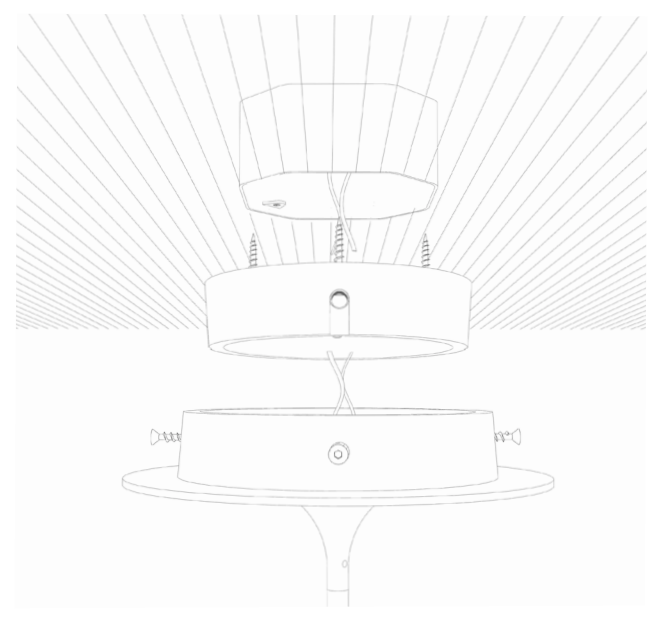

Fixing

Bronze Finishes

Patinas

FNRB RAW BRONZE	FNMB MEDIUM BRONZE	FNBK BLACK BRONZE

Special

FNBN BRUSHED NICKEL	CUSTOM FINISHING ON DEMAND

Alabasters

Type

WHITE VEIN	BROWN VEIN