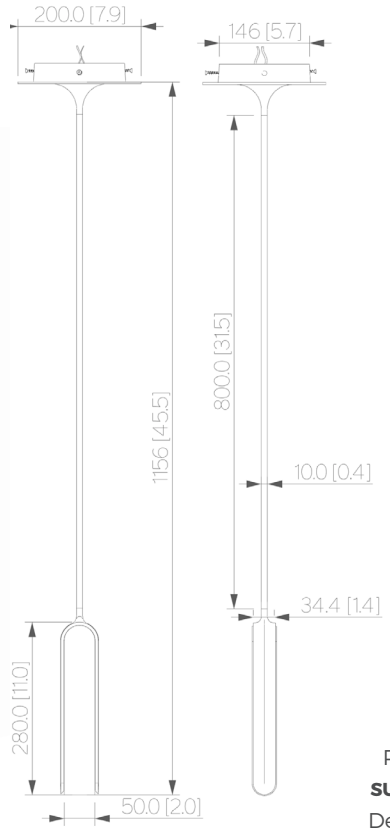

PENDANT QUATRE CENT QUARANTE 280

Design Arnaud Leman

Dimension
mm [in]

Reference
SUQQ280SO
Description
Reparability
Driver and led are replaceable

Handmade in France in our foundry

Specificity

- Power supply **110-120V / 50-60hz / 24V**
- Sources Led **strip LED 24V**
- Lumens **500 lm (nominal)**
- Watts **10**
- Weight lbs [Kg] **37,5 [14]**

Handmade in France in our foundry

Specificity

- Power supply **110-120V / 50-60hz / 24V**
- Sources Led **strip LED 24V**
- Lumens **1000 lm (nominal)**
- Watts **20**
- Weight lbs [Kg] **61,7 [28]**

Standard					
Colors					
Dimming					
Driver Position					

Type

WHITE VEIN	BROWN VEIN

Dimension
mm [in]

Custom
on demand

PENDANT
QUATRE CENT QUARANTE 280 TRIO

Design Arnaud Leman

REFERENCE
SUQ280TR
Description
Patinated bronze body - Alabaster diffuser - Protective varnish
Reparability
Driver and led are replaceable

Handmade in France in our foundry

Specificity

Power supply **110-120V / 50-60hz / 24V**
Sources Led **strip LED 24V**
Lumens **3000 lm (nominal)**
Watts **30**
Weight lbs [Kg] **92 [42]**

Standard	110 277V 50-60HZ	UL LISTED	CLASS 2	DRY Location	DAMP Location
Colors	2700K*	3000K	4000K		
Dimming	Triac* Fase Dim	0.10V	Dali		
Driver Position	INSIDE	INSIDE	REMOTE		