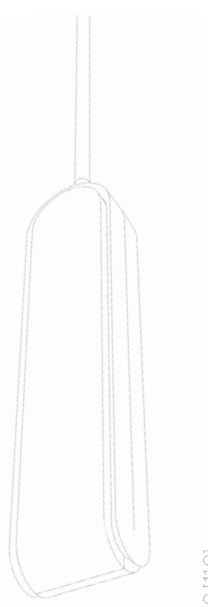

PENDANT QUATRE CENT QUARANTE 280

Design Arnaud Leman

Dimension
mm [in]

Reference
SUQQ280SO
Description
Reparability
Driver and led are replaceable

Handmade in France in our foundry

Specificity

- Power supply **110-120V / 50-60hz / 24V**
- Sources Led **strip LED 24V**
- Lumens **500 lm (nominal)**
- Watts **10**
- Weight lbs [Kg] **37,5 [14]**

Alabasters

Type

WHITE VEIN	BROWN VEIN

Dimension
mm [in]

Custom on demand

PENDANT
QUATRE CENT QUARANTE 280 DUO

Design Arnaud Leman

Reference **SUQQ280DU**
Description
Patinated bronze body - Alabaster diffuser - Protective varnish
Reparability
Driver and led are replaceable

Type

WHITE VEIN	BROWN VEIN

Dimension
mm [in]

Custom
on demand

PENDANT
QUATRE CENT QUARANTE 280 TRIO

Design Arnaud Leman

REFERENCE
SUQ280TR
Description
Patinated bronze body - Alabaster diffuser - Protective varnish
Reparability
Driver and led are replaceable