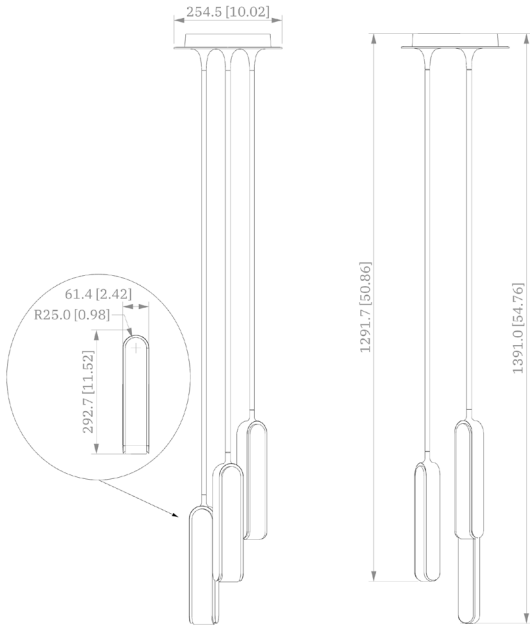

PENDANT QUATRE CENT QUARANTE 280

Design Arnaud Leman

Dimension
mm [in]

Reference
SUQQ280SO
Description
Reparability
Driver and led are replaceable

Handmade in France in our foundry

Specificity

- Power supply **110-120V / 50-60hz / 24V**
- Sources Led **strip LED 24V**
- Lumens **500 lm (nominal)**
- Watts **10**
- Weight lbs [Kg] **37,5 [14]**

Handmade in France in our foundry

Specificity

- Power supply **110-120V / 50-60hz / 24V**
- Sources Led **strip LED 24V**
- Lumens **1000 lm (nominal)**
- Watts **20**
- Weight lbs [Kg] **61,7 [28]**

Standard					
Colors					
Dimming					
Driver Position					

Type

WHITE VEIN	BROWN VEIN

Dimension
mm [in]

Custom
on demand

PENDANT
QUATRE CENT QUARANTE 280 TRIO

Design Arnaud Leman

REFERENCE
SUQ280TR
Description
Patinated bronze body - Alabaster diffuser - Protective varnish
Reparability
Driver and led are replaceable

Handmade in France in our foundry

Specificity

Power supply **110-120V / 50-60hz / 24V**
Sources Led **strip LED 24V**
Lumens **3000 lm (nominal)**
Watts **30**
Weight lbs [Kg] **92 [42]**

Standard	110 277V 50-60HZ	UL LISTED	CLASS 2	DRY Location	DAMP Location
Colors	2700K*	3000K	4000K		
Dimming	Triac* Fase Dim	0.10V	Dali		
Driver Position	INSIDE	INSIDE	REMOTE		