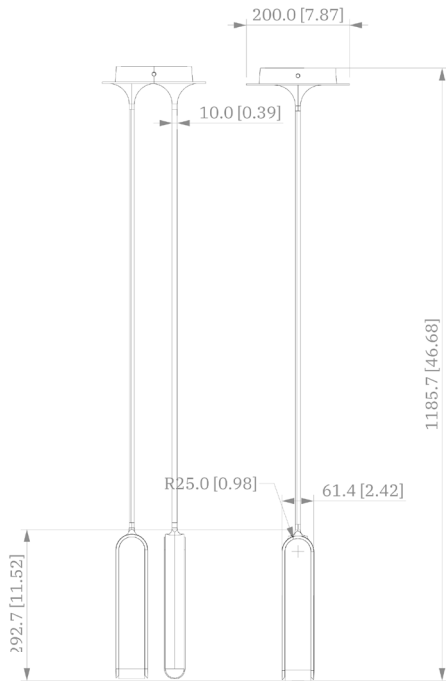

PENDANT QUATRE CENT QUARANTE 280

Design Arnaud Leman

Dimension
mm [in]

Reference
SUQQ280SO
Description
Reparability
Driver and led are replaceable

Handmade in France in our foundry

Specificity

- Power supply **110-120V / 50-60hz / 24V**
- Sources Led **strip LED 24V**
- Lumens **500 lm (nominal)**
- Watts **10**
- Weight lbs [Kg] **37,5 [14]**

Alabasters

Type

WHITE VEIN	BROWN VEIN

Dimension
mm [in]

Custom on demand

PENDANT
QUATRE CENT QUARANTE 280 DUO

Design Arnaud Leman

Reference **SUQQ280DU**
Description
Patinated bronze body - Alabaster diffuser - Protective varnish
Reparability
Driver and led are replaceable

Handmade in France in our foundry

Specificity

- Power supply **110-120V / 50-60hz / 24V**
- Sources Led **strip LED 24V**
- Lumens **1000 lm (nominal)**
- Watts **20**
- Weight lbs [Kg] **61,7 [28]**

Standard					
Colors					
Dimming					
Driver Position					

Type

WHITE VEIN	BROWN VEIN

Dimension
mm [in]

Custom
on demand

PENDANT
QUATRE CENT QUARANTE 280 TRIO

Design Arnaud Leman

REFERENCE
SUQ280TR
Description
Patinated bronze body - Alabaster diffuser - Protective varnish
Reparability
Driver and led are replaceable