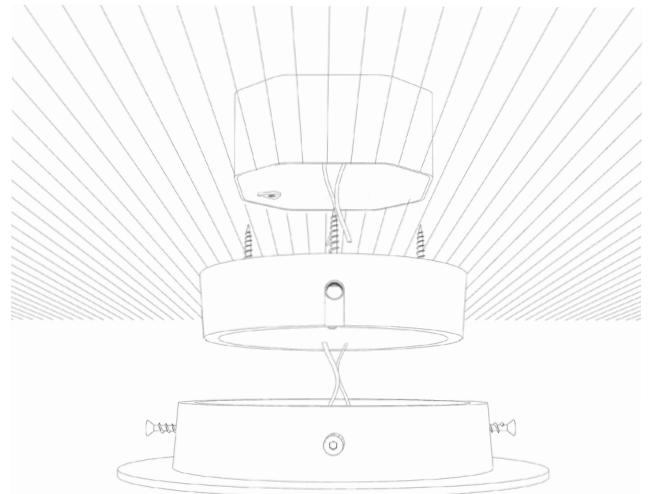

Fixing

Bronze Finishes

Patinas

FNRB RAW BRONZE	FNMB MEDIUM BRONZE	FNBK BLACK BRONZE

Special

FNBN BRUSHED NICKEL	CUSTOM FINISHING ON DEMAND

Alabasters

Type

WHITE VEIN	BROWN VEIN