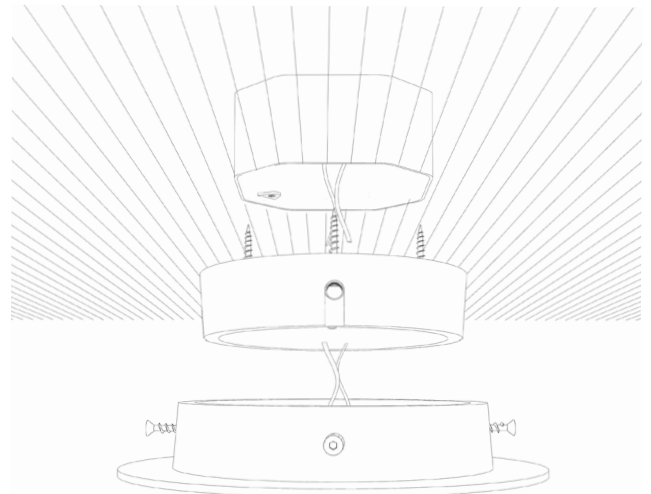

Dimension
mm [in]

Custom
on demand

PENDANT
QUATRE CENT QUARANTE 280 TRIO

Design Arnaud Leman

REFERENCE
SUQ280TR
Description
Patinated bronze body - Alabaster diffuser - Protective varnish
Reparability
Driver and led are replaceable

Handmade in France in our foundry

Specificity

Power supply **110-120V / 50-60hz / 24V**
Sources Led **strip LED 24V**
Lumens **3000 lm (nominal)**
Watts **30**
Weight lbs [Kg] **92 [42]**

Standard	110 277V 50-60HZ	UL LISTED	CLASS 2	DRY Location	DAMP Location
Colors	2700K*	3000K	4000K		
Dimming	Triac* Fase Dim	0.10V	Dali		
Driver Position	INSIDE	INSIDE	REMOTE		

* Workshop setting

Fixing

Bronze Finishes

Patinas

Special

Alabasters

Type