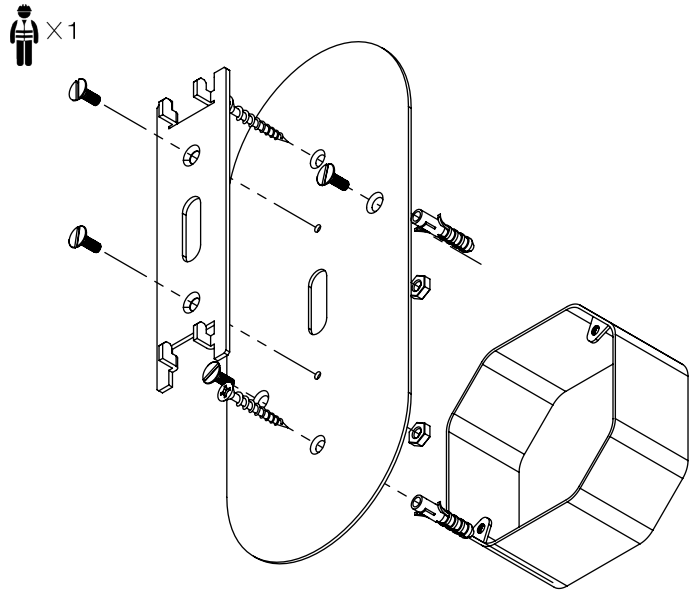

Fixation

Factory setting

Bronze Finishing

Patinas

FNRB
RAW
BRONZE

FNMB
MEDIUM
BRONZE

FNBK
BLACK
BRONZE

Special

FNBN
BRUSHED
NICKEL

CUSTOM
FINISHING
ON DEMAND

Alabasters

Type

WHITE
VEIN

BROWN
VEIN