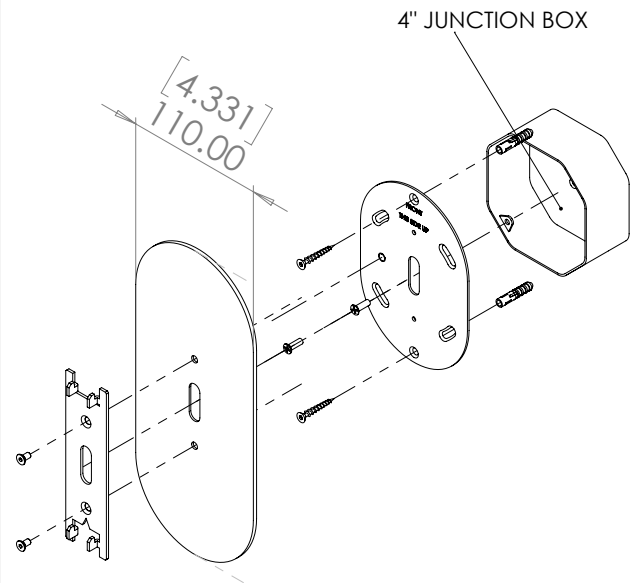

Reference

WLQQ800RC

Description

Patinated bronze body - Protective varnish - Alabaster diffuser

Handmade in France

Specificity

Led Sources	strip LED 24V
Lumens	900 lm (nominal)
Watts	15W
Weight kg (lbs)	13 [6]
Driver	120 VAC / 50 - 60 Hz
Standard	<table border="1"> <tr> <td>UL COMPONENTS</td> <td>CRI-Ra 98</td> <td>LED</td> <td>Dry location</td> <td>Class 2</td> </tr> </table>
Colors	<table border="1"> <tr> <td>2700K</td> <td>3000K</td> <td>4000K</td> </tr> </table>
Dimming	<table border="1"> <tr> <td>Triac*</td> <td>0.10V</td> <td>Dali</td> </tr> </table>
Driver Position	<table border="1"> <tr> <td>INSIDE</td> <td>REMOTE</td> <td>REMOTE</td> </tr> </table>

Factory setting

Fixation

Bronze Finishing

Patinas

Special

Alabasters

Type