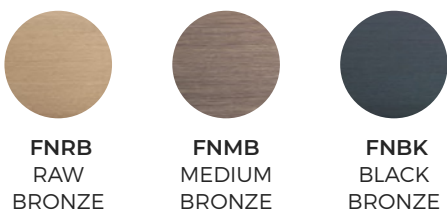

Bronze Finishing

Patinas