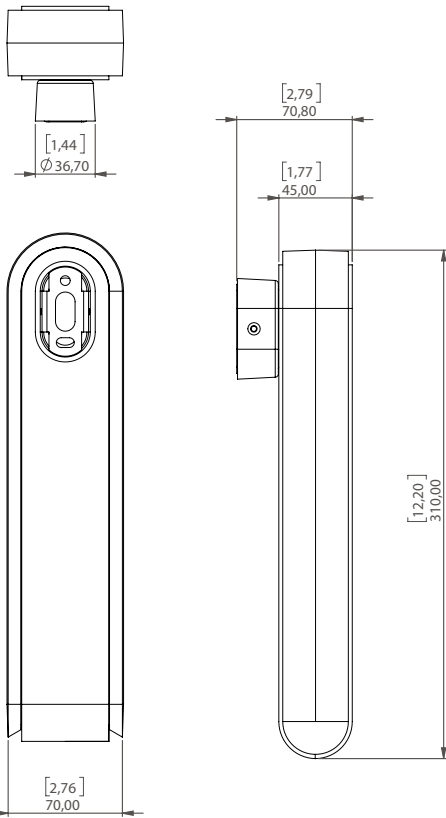

SCONCE QUATRE CENT QUARANTE

310

Design Arnaud Leman

Reference

WLQ310RC

Description

Patinated bronze body - Protective varnish - Alabaster diffuser

Handmade in France

Specificity

Led Sources **strip LED 220-240V / 50-60hz / 24V**

Lumens **500 lm (nominal)**

Watts **5W**

Weight kg (lbs) **2 [4.4]**

Standard

Colors

Dimming

WLQQ600RC

Description

Patinated bronze body - Protective varnish - Alabaster diffuser

Handmade in France

Specificity

- Led Sources **strip LED 220-240V / 50-60hz / 24V**
- Lumens **1000 lm (nominal)**
- Watts **10W**
- Weight kg (lbs) **4.5 [10]**