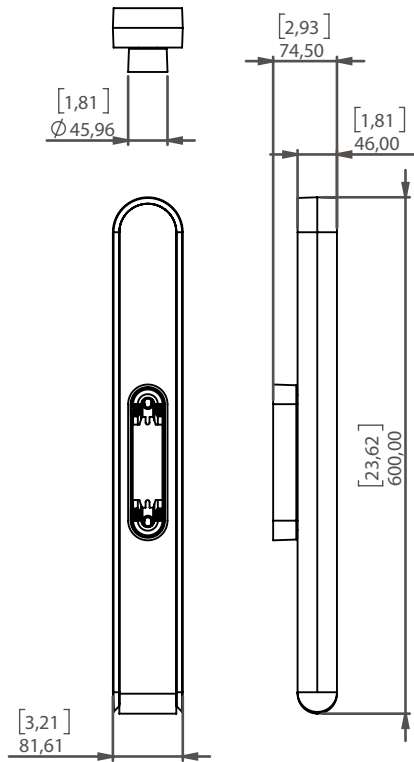

Reference

WLQQ600RC

Description

Patinated bronze body - Protective varnish - Alabaster diffuser

Handmade in France

Specificity

- Led Sources **strip LED 220-240V / 50-60hz / 24V**
- Lumens **1000 lm (nominal)**
- Watts **10W**
- Weight kg (lbs) **4.5 [10]**

1. Standard

1. Colors

1. Dimming

1. Driver Position