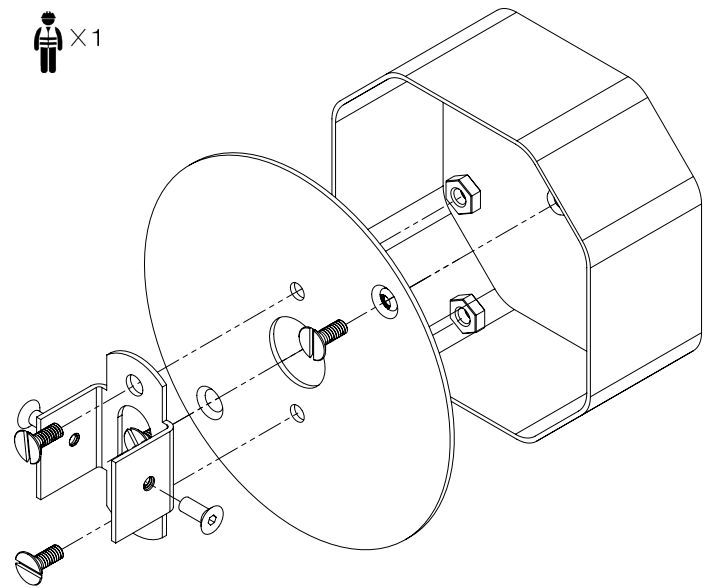

Fixation

Factory setting

Bronze Finishing

Patinas

FNRB
RAW
BRONZE

FNMB
MEDIUM
BRONZE

FNBK
BLACK
BRONZE

Special

FNBN
BRUSHED
NICKEL

CUSTOM
FINISHING
ON DEMAND

Alabasters

Type

WHITE
VEIN

BROWN
VEIN