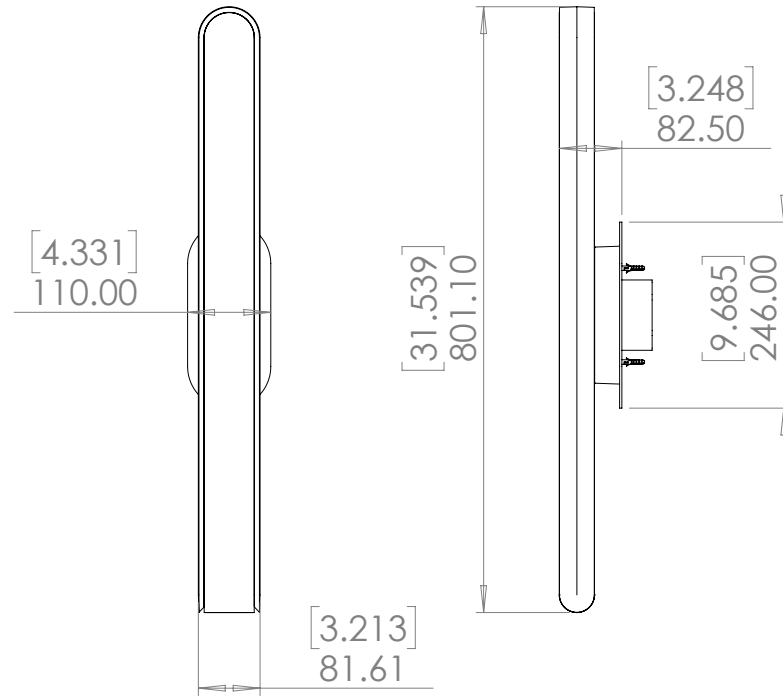

Specificity

Led Sources **strip LED 220-240V / 50-60hz / 24V**

Lumens **500 lm (nominal)**

Watts **5W**

Weight kg (lbs) **2 [4.4]**

Standard

Colors

Dimming

WLQQ600RC

Description

Patinated bronze body - Protective varnish - Alabaster diffuser

Handmade in France

Specificity

- Led Sources **strip LED 220-240V / 50-60hz / 24V**
- Lumens **1000 lm (nominal)**
- Watts **10W**
- Weight kg (lbs) **4.5 [10]**

WHITE
VEIN

BROWN
VEIN

Reference

WLQQ800RC

Description

Patinated bronze body - Protective varnish - Alabaster diffuser

Handmade in France

Specificity

Led Sources	strip LED 24V					
Lumens	900 lm (nominal)					
Watts	15W					
Weight kg (lbs)	13 [6]					
Driver	120 VAC / 50 - 60 Hz					
Standard	<table border="1"> <tr> <td>UL COMPONENTS</td> <td>CRI-Ra 98</td> <td>LED</td> <td>Dry location</td> <td>Class 2</td> </tr> </table>	UL COMPONENTS	CRI-Ra 98	LED	Dry location	Class 2
UL COMPONENTS	CRI-Ra 98	LED	Dry location	Class 2		
Colors	<table border="1"> <tr> <td>2700K</td> <td>3000K</td> <td>4000K</td> </tr> </table>	2700K	3000K	4000K		
2700K	3000K	4000K				
Dimming	<table border="1"> <tr> <td>Triac*</td> <td>0.10V</td> <td>Dali</td> </tr> </table>	Triac*	0.10V	Dali		
Triac*	0.10V	Dali				
Driver Position	<table border="1"> <tr> <td>INSIDE</td> <td>REMOTE</td> <td>REMOTE</td> </tr> </table>	INSIDE	REMOTE	REMOTE		
INSIDE	REMOTE	REMOTE				