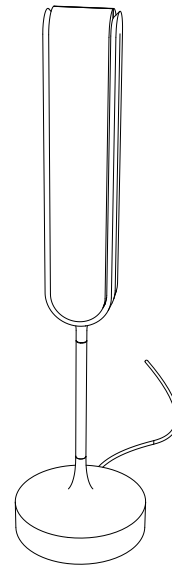

Dimension
mm [in]

Reference
TLQQ500RC

Description

Patinated bronze body - Alabaster diffuser - Protective varnish

Repairability

Driver and led are replaceable

Handmade in France in our foundry

TABLE LAMP QUATRE-CENT-QUARANTE

Design Arnaud Leman

Specificity

Power supply **110-120V / 50-60hz / 24V**

Sources Led **strip LED 24V**

Lumens **100 lm (nominal)**

Watts **27,5**

Weight lbs [Kg] **10 [4,5]**

Standard  

Colors   

Dimming   

Driver Position   

** Workshop setting*

Outline

Bronze Finishes

Patinas

FNRB
RAW
BRONZE

FNMB
MEDIUM
BRONZE

FNBK
BLACK
BRONZE

Special

FNBN
BRUSHED
NICKEL

CUSTOM
FINISHING
ON DEMAND

Alabasters

Type

WHITE
VEIN