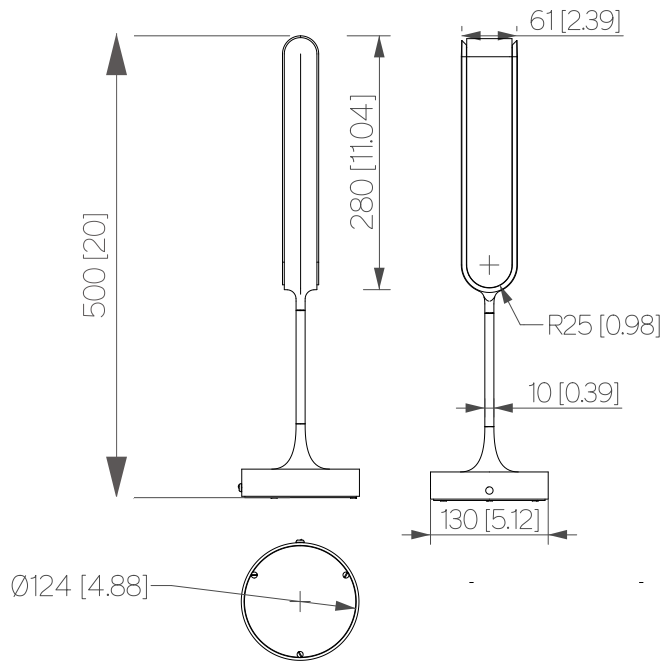

Dimension
mm [in]

Reference
TLQQ500RC

Description

Patinated bronze body - Alabaster diffuser - Protective varnish

Repairability

Driver and led are replaceable

Handmade in France in our foundry

TABLE LAMP QUATRE-CENT-QUARANTE

Design Arnaud Leman

Specificity

Power supply **110-120V / 50-60hz / 24V**

Sources Led **strip LED 24V**

Lumens **100 lm (nominal)**

Watts **27,5**

Weight lbs [Kg] **10 [4,5]**

Standard  