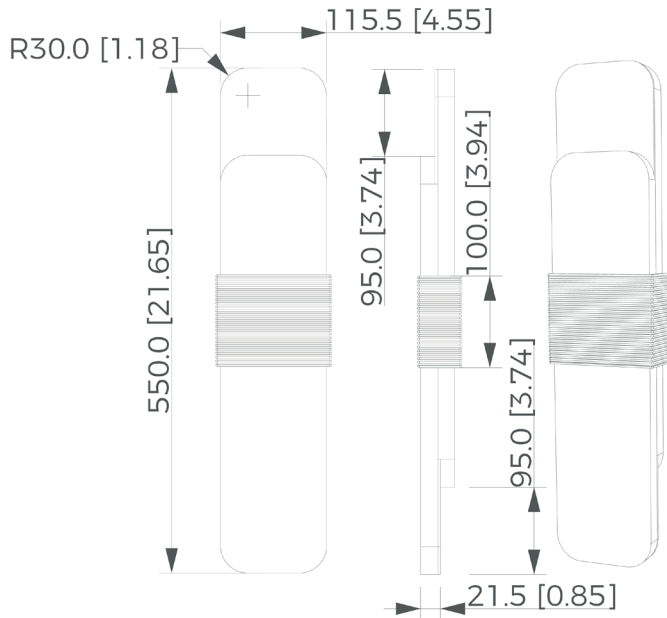

Dimension
mm [in]

Reference
WLRN550RC

Description

Patinated bronze body - Alabaster diffuser - Protective varnish

Reparability

Driver and led are replaceable

SCONCE REVELATION 550

Design Aliénor Bechu

Handmade in France in our foundry

Specificity

Power supply **110-120V / 50-60hz / 24V**

Sources Led **strip LED 24V**

Lumens **650 lm (nominal)**

Watts **12**

Weight lbs [Kg] **13 [6]**

Standard