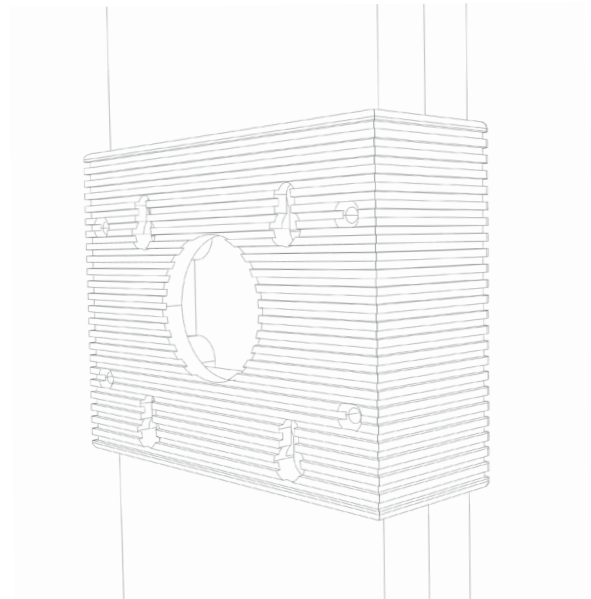

Fixing

Bronze Finishes

Patinas

FNRB
RAW
BRONZE

FNMB
MEDIUM
BRONZE

FNBK
BLACK
BRONZE

Special

FNBN
BRUSHED
NICKEL

CUSTOM
FINISHING
ON DEMAND

Alabasters

Type

WHITE
VEIN

BROWN
VEIN