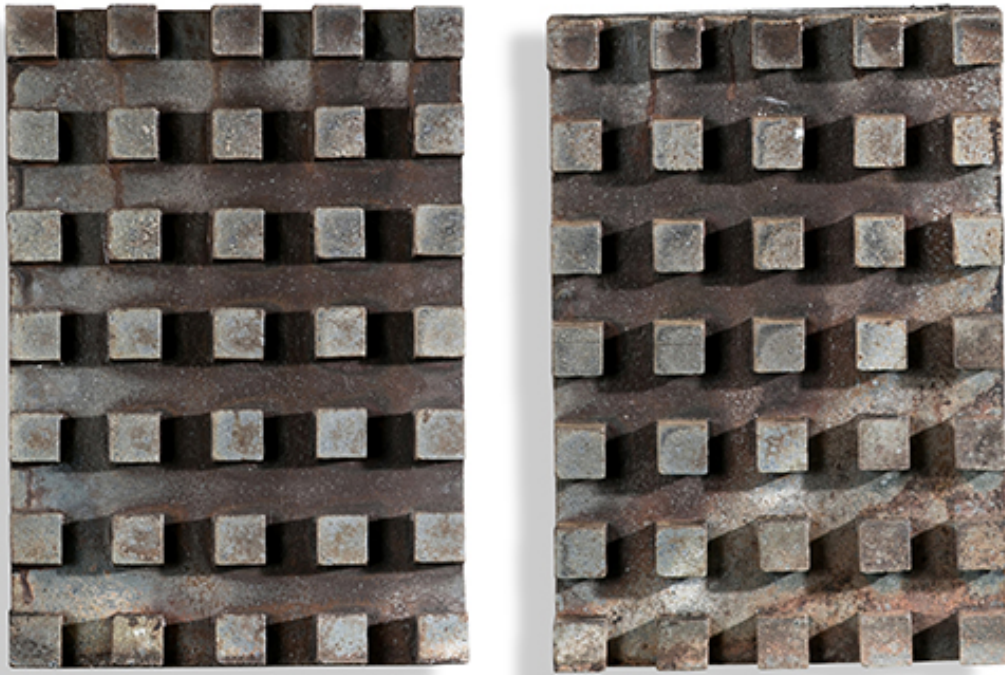

COUP D'ETAT

Raised Grid Diptych by Richard Carter

Contemporary

United States

Pair of wood fired mineral glazed hand dug clay panels
with raised grid design.

16.5" W x 24" H x 5" D

PW-CN-0216-22 \$ 4800