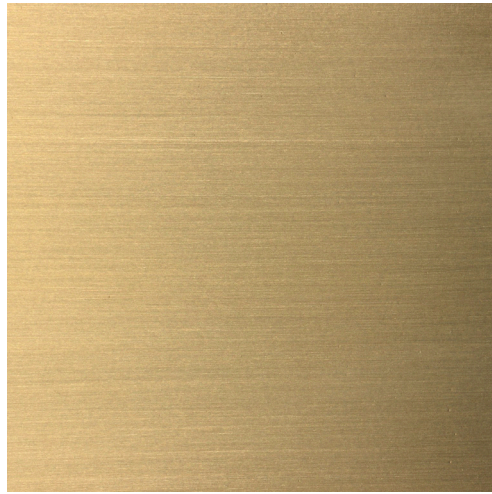

### Lamping

E26 | 120V | 60W | Dimmable

9.5W dimmable LED bulb included

120V; 950 lumens; 2700k color temperature

Polished Brass

Satin Brass

Antique Brass

Oil-Rubbed Bronze