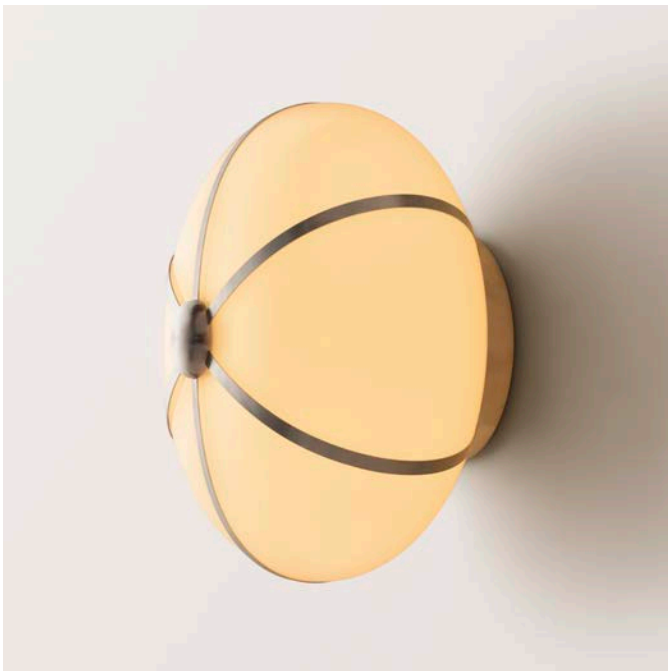

Rib Sconce

by Konekt

Contemporary

Italy

Available in two sizes, the glass Rib Sconce is blown in Italy and delicately framed by thin brass ribs. Can also be used as a ceiling flush mount.

The Rib Collection continues Konekt's exploration of opposing characteristics — finding contrast and balance between strength and fragility, so curves and sharp lines, adornment and moderation.

Dimensions:

Small Sphere: 8" L x 8" W x 8.5" D

Small Ellipse: 10.25" L x 10.25" W x 6.5" D

Large Ellipse: 15.5" L x 15.5" W x 9.5" D

Materials: Glass and Brass.

UL listed.

DESCRIPTION	DIMENSIONS	LAMPING	INCLUSIONS
	Small Sphere 8" L x 8" W x 8.5" D	E12 120V 60W	3W dimmable LED bulb included 120V; 180 lumens; 2700k
	Small Ellipse 10.25" L x 10.25" W x 6.5" D	E12 120V 60W	3W dimmable LED bulb included 120V; 180 lumens; 2700k
	Large Ellipse 15.5" L x 15.5" W x 9.5" D	E26 120V 60W	3W dimmable LED bulb included 120V; 210 lumens; 2200k

METAL:

- Satin Brass
- Antique Brass
- Oil-rubbed Bronze
- Satin Black
- Satin Nickel
- Antique Nickel
- Polished Nickel

ADDITIONAL:

- UL listed.
- Can also be used as ceiling flush mount.

Metal Finish Options for Rib Collection
by Konekt