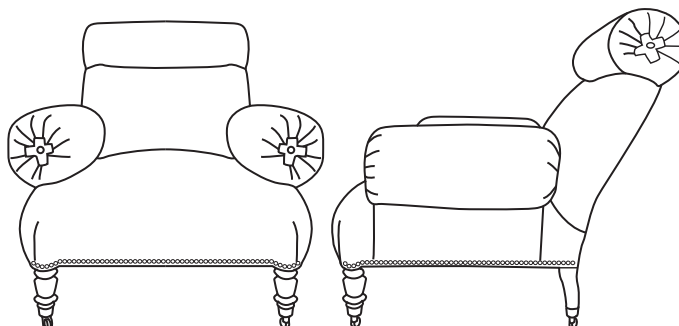

ROLLED UP ARMCHAIR

COUP STUDIO

ROLLED UP ARMCHAIR

Item No.	Dimensions	Seat	Arm Height	Weight
UP-CS-28	36" W x 35" D x 35" H	17" H (to Crown)	22"	70 lbs

**Wood Finish Options**

Walnut

Oiled Walnut

Saddle

Natural Oak

Midnight

Midnight Gloss

Faux Rosewood

Ebonized with Gilded Detail

**Upholstery Detail**

Fabric Rosette at Ends of Headrest and Armrest

COM: 5 Yards (Plain 54" Wide)