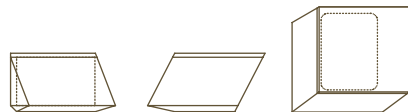

### DIMENSIONS

**Exterior**  
W 6 1/4"  
D 6"  
H 2 1/8"

**Interior**  
W 4"  
D 4"  
H 1 3/8"

CB-102-W

**CB-102**

Sharp Box Short

---

**Exterior**  
W 7 1/8"  
D 6 1/2"  
H 3 5/8"

**Interior**  
W 3 1/2"  
D 4 3/4"  
H 2 7/8"