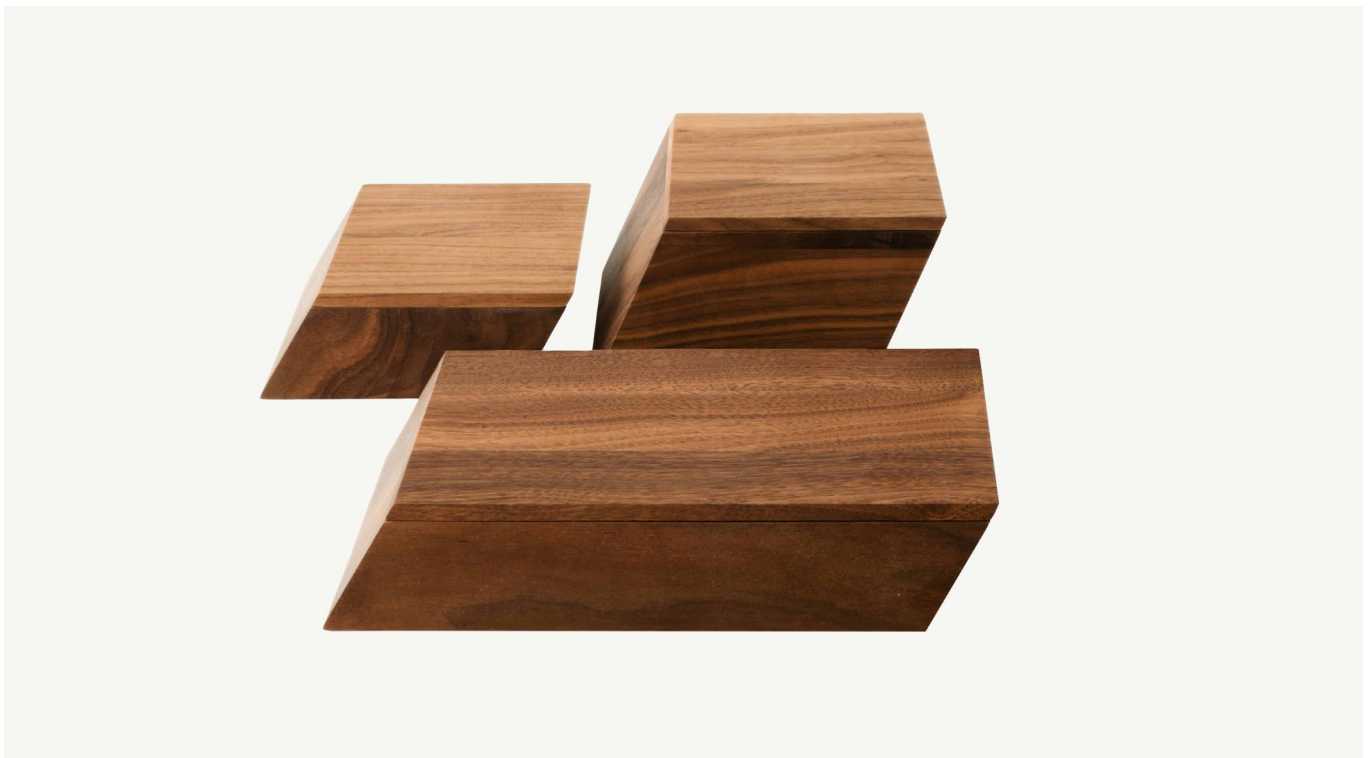

## Sharp Boxes

by BassamFellows

*Contemporary*

United States

BassamFellows believes that every component of contemporary living should be beautiful, even the items some may consider quotidian. This notion - elevating an everyday storage receptacle into a piece of functional art - inspired the BassamFellows accessories collection. The Sharp Collection is defined by its strong, sculptural forms. Taking their inspiration from an axonometric view of a simple box, the pieces are carved and sliced from a solid wood block, offering a design juxtaposition between their precise architectural shapes and the warm character of the wood. At home in almost any room, the supremely functional Sharp Series consists of a long box, a short box, and a tall box, all with lids; Think of them as modular, functional art to enliven the desktop, living room or bath.

CB-101 Sharp Box Long

CB-102 Sharp Box Short

CB-103 Sharp Box Tall