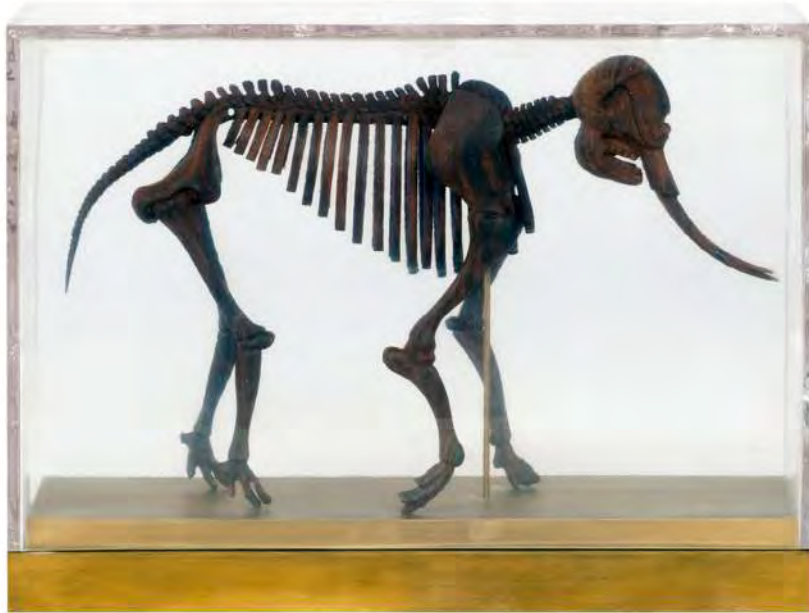

# COUP D'ETAT

**Sculpture on Brass Base**  
**by Sylvan**  
*Contemporary*

19.75" W x 6.75" D x 14.5" H

AC-SYL-0814-03      \$6,400