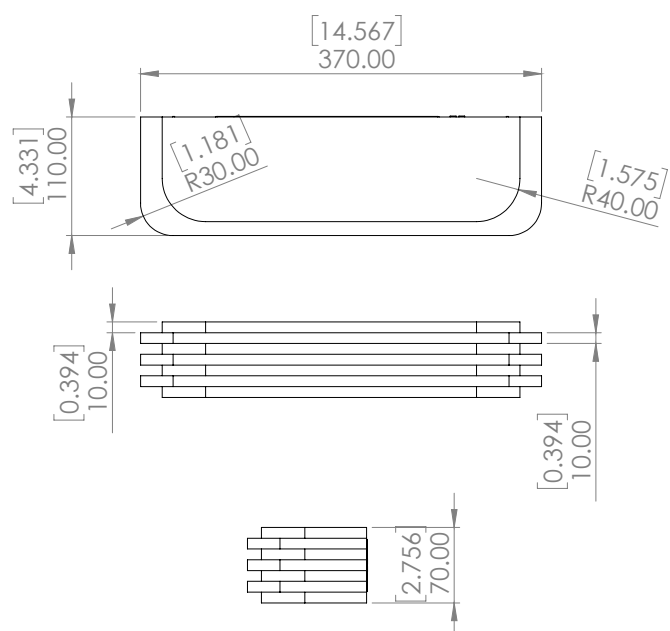

mm [in]

Reference
WLTT570RC

Description
Patinated brass body -Protective varnish - Alabaster diffuser

Handmade in France

SCONCE TOAST 570

Design Yves Macheret

Specificity

- Led Sources **strip LED 220-240V / 50-60hz / 24V**
- Lumens **1000 lm (nominal)**
- Watts **10 W**
- Weight kg (lbs) **5.8 [13]**

Type

WHITE VEIN	BROWN VEIN

Reference

WLTT370RC

Description

Patinated brass body -Protective varnish - Alabaster diffuser*Handmade in France***Specificity**

Led Sources	strip LED 220-240V / 50-60hz / 24V		
Lumens	500 lm (nominal)		
Watts	8 W		
Weight kg (lbs)	5.4 [11.9]		
Standard	LED	CRI-Ra 98	UL LISTED
Colors	2700K*	3000K	
Dimming	Triac*	0.10V	Dali
Driver Position	INSIDE*	REMOTE	REMOTE