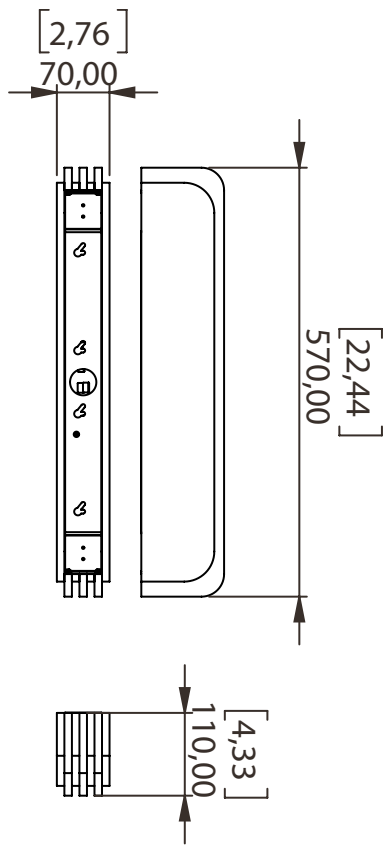

mm [in]

Reference
WLTT570RC

Description
Patinated brass body -Protective varnish - Alabaster diffuser

Handmade in France

SCONCE TOAST 570

Design Yves Macheret

Specificity

- Led Sources **strip LED 220-240V / 50-60hz / 24V**
- Lumens **1000 lm (nominal)**
- Watts **10 W**
- Weight kg (lbs) **5.8 [13]**

Type

WHITE VEIN	BROWN VEIN

Reference

WLTT370RC

Description

Patinated brass body -Protective varnish - Alabaster diffuser*Handmade in France***Specificity**

Led Sources	strip LED 220-240V / 50-60hz / 24V		
Lumens	500 lm (nominal)		
Watts	8 W		
Weight kg (lbs)	5.4 [11.9]		
Standard	LED	CRI-Ra 98	UL LISTED
Colors	2700K*	3000K	
Dimming	Triac*	0.10V	Dali
Driver Position	INSIDE*	REMOTE	REMOTE