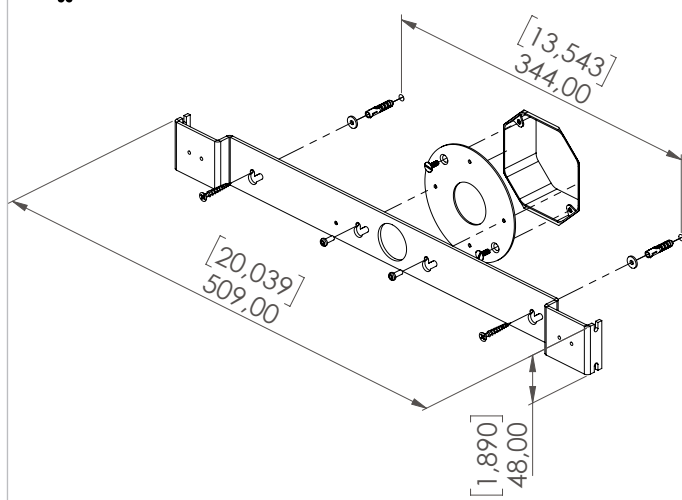

Bronze Finishing

Patinas

FNRB RAW BRASS	FNMB MEDIUM BRASS	FNBK BLACK BRASS

Special

FNBN BRUSHED NICKEL	CUSTOM FINISHING ON DEMAND

Alabasters

Type

WHITE VEIN	BROWN VEIN