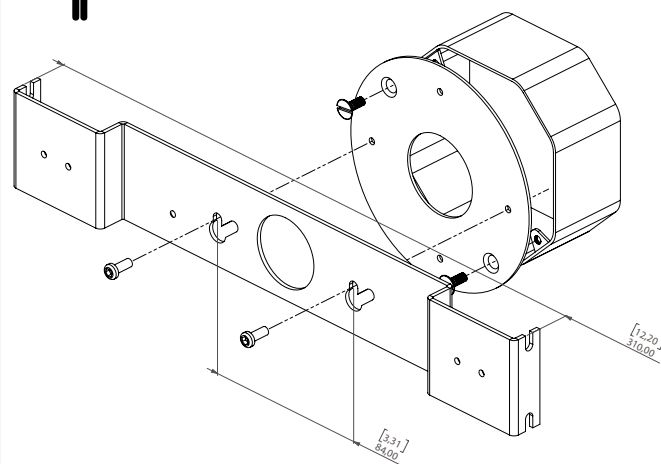

Bronze Finishing

Patinas

Special

Alabasters

Type