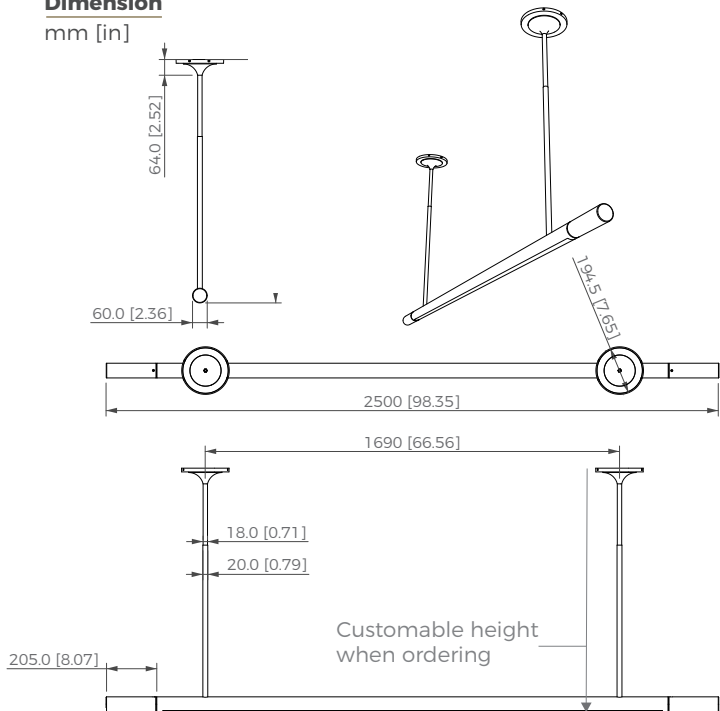

Dimension

mm [in]