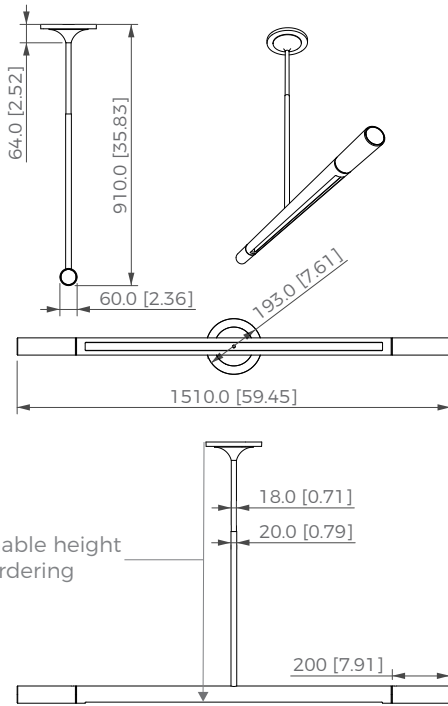

Type

WHITE
VEIN

BROWN
VEIN

PENDANT TUBE 1500

Design Felix Millory

Dimension

mm [in]

Reference
SUTE1500LI

Sources Led **strip LED 24V**

Lumens **900 lm (nominal)**

Watts **10**

Weight lbs [Kg] **50 [22.5]**

Standard

Colors

Dimming

Driver Position