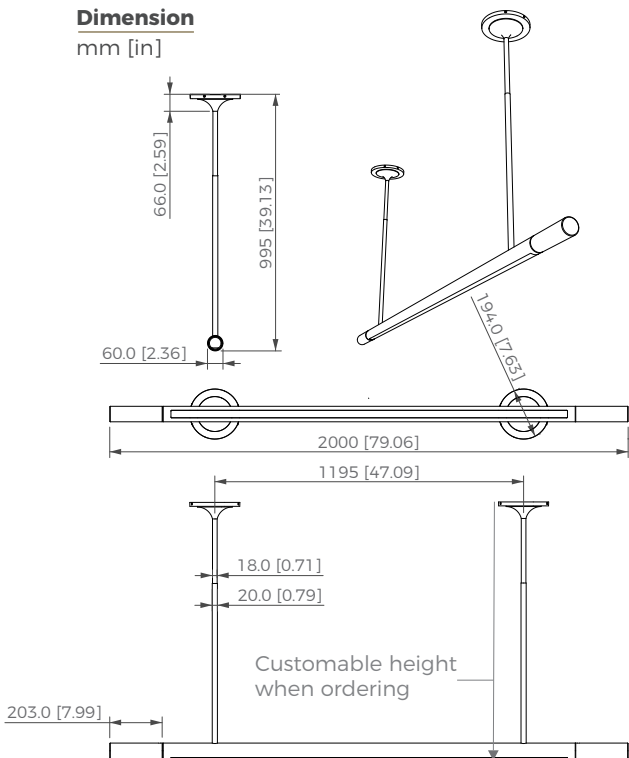

Sources Led **strip LED 24V**

Lumens **900 lm (nominal)**

Watts **10**

Weight lbs [Kg] **50 [22.5]**

Standard

Colors

Dimming

Driver Position

FNBN
BRUSHED
NICKEL

CUSTOM
FINISHING
ON DEMAND

Alabasters

Type

WHITE
VEIN

BROWN
VEIN

Dimension

mm [in]