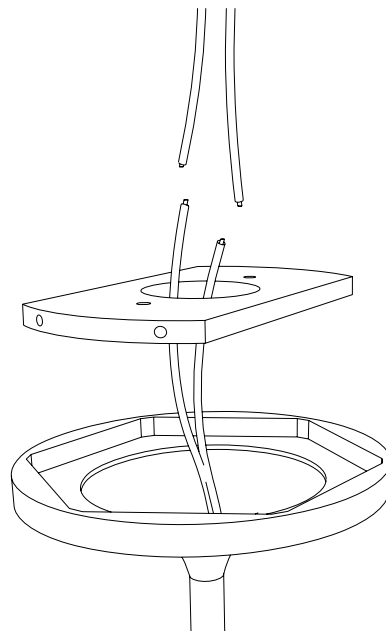

Bronze Finishes

Patinas

FNRB
RAW
BRONZE

FNMB
MEDIUM
BRONZE

FNBK
BLACK
BRONZE

Special

FNBN
BRUSHED
NICKEL

CUSTOM
FINISHING
ON DEMAND

Alabasters

Type

WHITE
VEIN

BROWN
VEIN