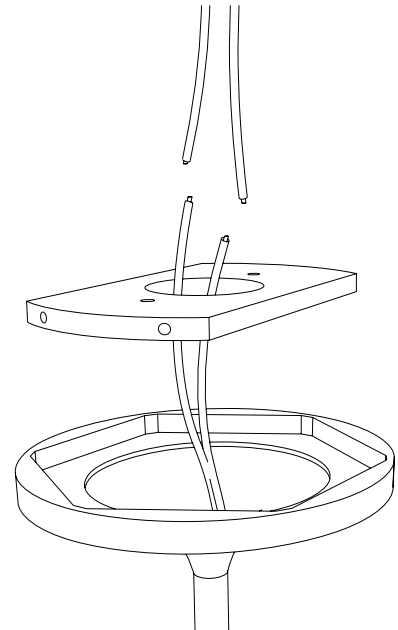

Fixing

Bronze Finishes

Patinas

FNRB
RAW
BRONZE

FNMB
MEDIUM
BRONZE

FNBK
BLACK
BRONZE

Special

FNBN
BRUSHED
NICKEL

CUSTOM
FINISHING
ON DEMAND

Alabasters

Type

WHITE
VEIN

BROWN
VEIN