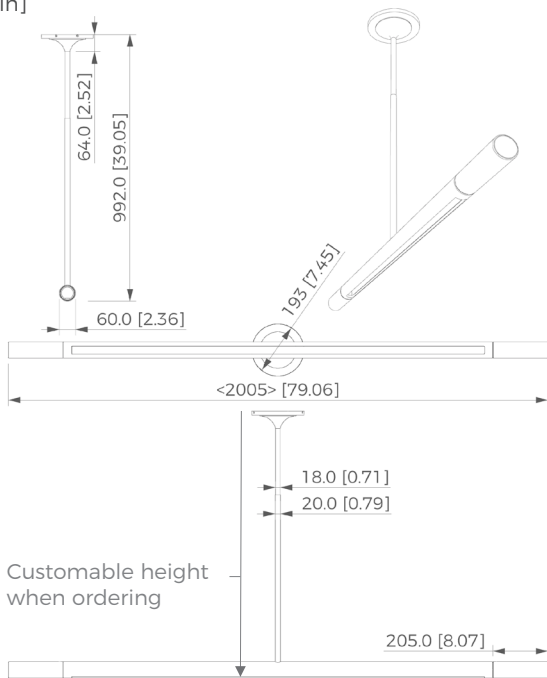

Dimension

mm [in]

Customable height when ordering

Reference
SUTE2000LI1

Description

Patinated bronze body - Alabaster diffuser - Protective varnish

Reparability

Driver and led are replaceable

Handmade in France in our foundry

PENDANT TUBE 2000

Design Felix Millory

Specificity

Power supply **110-120V / 50-60hz / 24V**

Sources Led **strip LED 24V**

Lumens **1200 lm (nominal)**

Watts **25**

Type

WHITE
VEIN

BROWN
VEIN

PENDANT TUBE 1500

Design Felix Millory

Dimension

mm [in]

Reference
SUTE1500LI

Sources Led **strip LED 24V**

Lumens **900 lm (nominal)**

Watts **10**

Weight lbs [Kg] **50 [22.5]**

Standard

Colors

Dimming

Driver Position