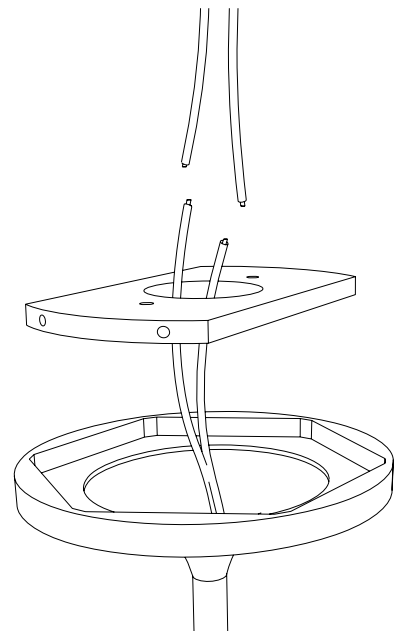

Fixing

Bronze Finishes

Patinas

FNRB
RAW
BRONZE

FNMB
MEDIUM
BRONZE

FNBK
BLACK
BRONZE

Special

FNBN
BRUSHED
NICKEL

CUSTOM
FINISHING
ON DEMAND

Alabasters

Type

WHITE
VEIN

BROWN
VEIN