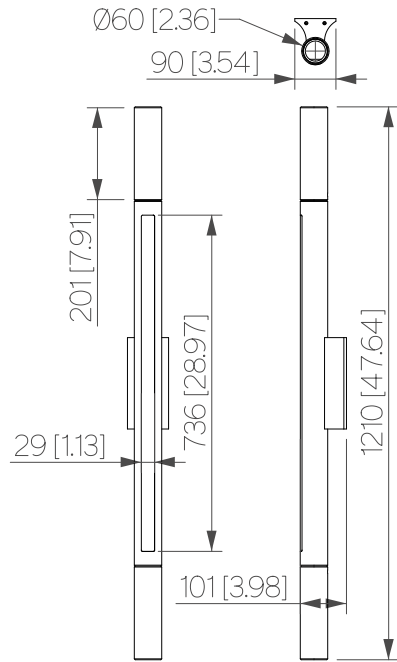

**Dimension**  
mm [in]

Reference  
**WLTE1200CY**  
Description  
**Patinated bronze body - Alabaster diffuser - Protective varnish**  
Reparability  
**Driver and led are replaceable**

Handmade in France in our foundry

# SCONCE TUBE 1200

Design Felix Millory

**Specificity**

- Power supply **110-120V / 50-60hz / 24V**
- Sources Led **strip LED 24V**
- Lumens **400 lm (nominal)**
- Watts **8**
- Weight lbs [Kg] **25 [11]**

Standard	110 277V 50-60HZ	UL RS LISTED	CLASS 2	DRY Location	DAMP Location
Colors	2700K*	3000K	4000K		
Dimming	Triac* Fase Dim	0.10V	Dali		
Driver Position	INSIDE	INSIDE	REMOTE		

\* Workshop setting

**Fixing**