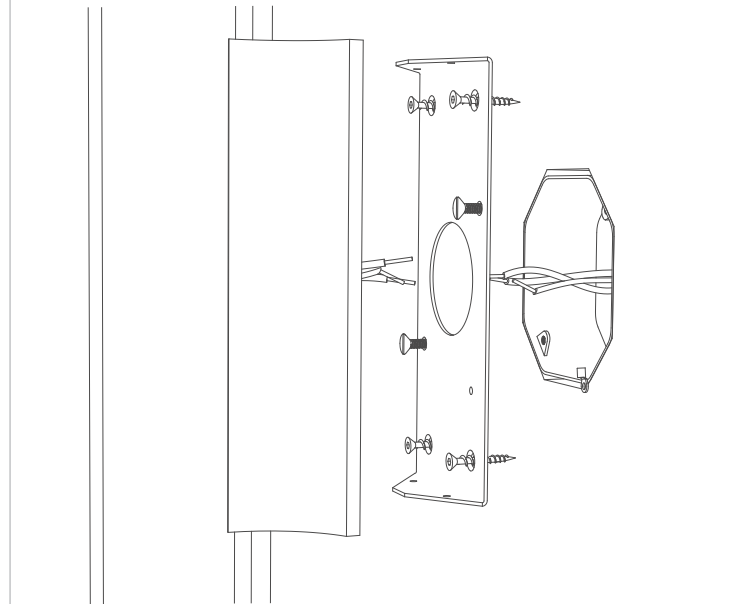

Dimension
mm [in]

Reference
WLTE1200CY
Description
Patinated bronze body - Alabaster diffuser - Protective varnish
Reparability
Driver and led are replaceable

Handmade in France in our foundry

SCONCE TUBE 1200

Design Felix Millory

Specificity

- Power supply **110-120V / 50-60hz / 24V**
- Sources Led **strip LED 24V**
- Lumens **400 lm (nominal)**
- Watts **8**
- Weight lbs [Kg] **25 [11]**

Standard	110 277V 50-60HZ	UL RS LISTED	CLASS 2	DRY Location	DAMP Location
Colors	2700K*	3000K	4000K		
Dimming	Triac* Fase Dim	0.10V	Dali		
Driver Position	INSIDE	INSIDE	REMOTE		

* Workshop setting

Fixing

Bronze Finishes

Patinas

Special

Alabasters

Type