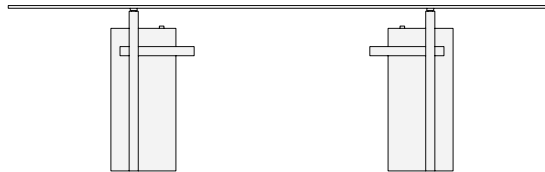

- Net weight set: kg 150
- Crate volume: 104,33 x 43,3 x h53,14 in
- Base provided already assembled, unless differently requested

72,5 cm / 28,54 in

50 cm / 19,68 in

240 cm / 94,48 in

Noce Matt
Walnut Matt

Vetro / Glass

INCLUDED IN THE PRICE OF THE TABLE

Rettangolare CM 240x100

The prices don't include taxes. The measurements unit is centimeter.
Each marble may differ in colors and veins which only exalts and confirms its natural and unique nature.