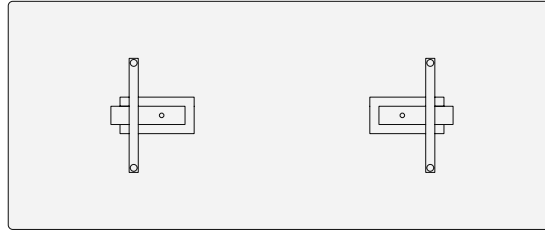

COUP D'ETAT

Tangram Maxi by KREOO

Contemporary

Italy

Dining table made by interlocking elements of marble and wooden blocks of different colors and sizes.

Tangram maxi

■ Legno / Wood

100 cm / 39,37 in

- Net weight set: kg 150
- Crate volume: 104,33 x 43,3 x h53,14 in
- Base provided already assembled, unless differently requested

72,5 cm / 28,54 in

50 cm / 19,68 in

240 cm / 94,48 in

Noce Matt
Walnut Matt

Vetro / Glass

INCLUDED IN THE PRICE OF THE TABLE

Rettangolare CM 240x100

The prices don't include taxes. The measurements unit is centimeter.
Each marble may differ in colors and veins which only exalts and confirms its natural and unique nature.