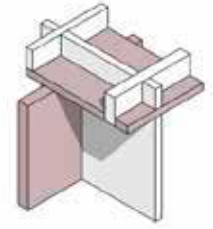

# COUP D'ETAT

**Tangram Mono by KREOO**

*Contemporary*

Italy

Table made by interlocking elements of marble and wooden blocks of different colors and sizes.

# Tangram mono

■ Legno / Wood

- Net weight set: kg 150  
 - Crate volume: 72,83 x 51,18 x h76,77 in  
 - Base provided already assembled, unless differently requested

Legno / Wood					
	Noce Matt Walnut Matt	Zebrano Zebrano			
Marmo / Marble					
	Bianco Estremoz White Estremoz	Nero Marquina Black Marquina	Grigio St. Marie Grey St. Marie	Emperador Dark Emperador Dark	
	Noce matt	\$ 8.450,00	\$ 8.270,00	\$ 8.500,00	\$ 8.220,00
	Zebrano	\$ 8.730,00	\$ 8.550,00	\$ 8.780,00	\$ 8.500,00
Marmo / Marble					
	Bardiglio Bardiglio	Bianco Calacatta White Calacatta	Bianco Carrara White Carrara	Verde Ming Green Ming	
	Noce matt	\$ 8.345,00	\$ 9.115,00	\$ 8.345,00	\$ 8.500,00
	Zebrano	\$ 8.630,00	\$ 9.395,00	\$ 8.630,00	\$ 8.780,00
Vetro / Glass		Vetro Glass			
Quadrato/SQUARE 160x160	INCLUDED				
Rotondo /ROUND 160	ONLY FOR ROUND TOP ADD \$ 900				

The prices don't include taxes. The measurements unit is centimeter.  
 Each marble may differ in colors and veins which only exalts and confirms its natural and unique nature.