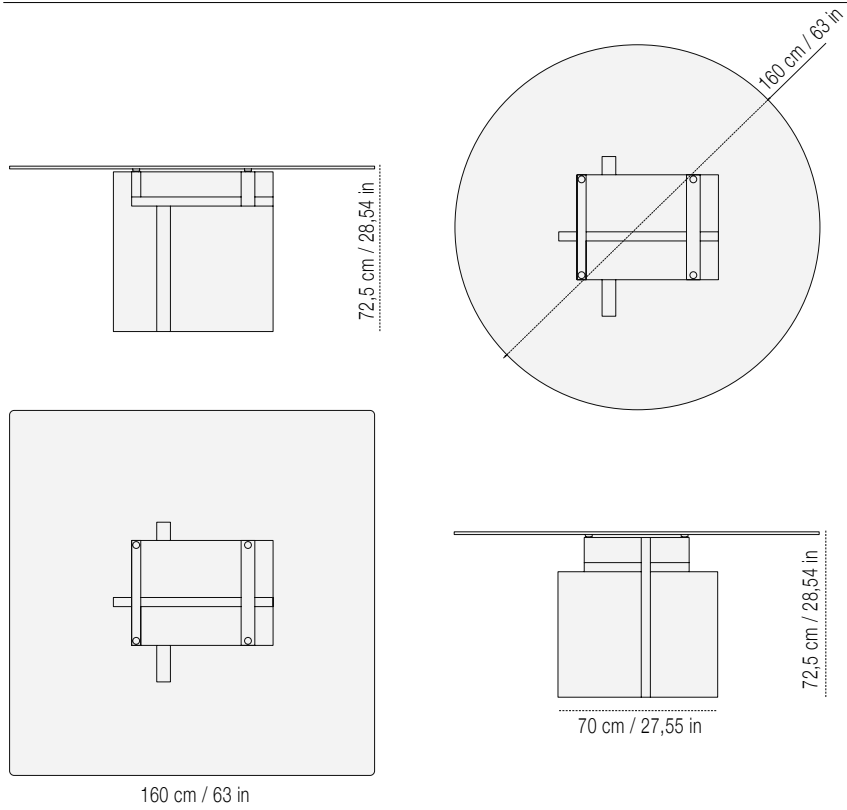

# Tangram mono

■ Legno / Wood

- Net weight set: kg 150  
 - Crate volume: 72,83 x 51,18 x h76,77 in  
 - Base provided already assembled, unless differently requested

Legno / Wood					
	Noce Matt Walnut Matt	Zebrano Zebrano			
Marmo / Marble					
	Bianco Estremoz White Estremoz	Nero Marquina Black Marquina	Grigio St. Marie Grey St. Marie	Emperador Dark Emperador Dark	
	Noce matt	\$ 8.450,00	\$ 8.270,00	\$ 8.500,00	\$ 8.220,00
	Zebrano	\$ 8.730,00	\$ 8.550,00	\$ 8.780,00	\$ 8.500,00
Marmo / Marble					
	Bardiglio Bardiglio	Bianco Calacatta White Calacatta	Bianco Carrara White Carrara	Verde Ming Green Ming	
	Noce matt	\$ 8.345,00	\$ 9.115,00	\$ 8.345,00	\$ 8.500,00
	Zebrano	\$ 8.630,00	\$ 9.395,00	\$ 8.630,00	\$ 8.780,00
Vetro / Glass		Vetro Glass			
Quadrato/SQUARE 160x160	INCLUDED				
Rotondo /ROUND 160	ONLY FOR ROUND TOP ADD \$ 900				

The prices don't include taxes. The measurements unit is centimeter.  
 Each marble may differ in colors and veins which only exalts and confirms its natural and unique nature.