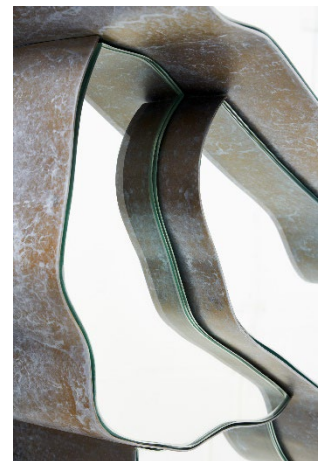

TERRACE MIRROR

Year: 2021 Production: 10 Unique editions

Dimensions: 40"H x 32"W x 10"D

Materials: Steel, bronze, mirror.

Price Upon Request.