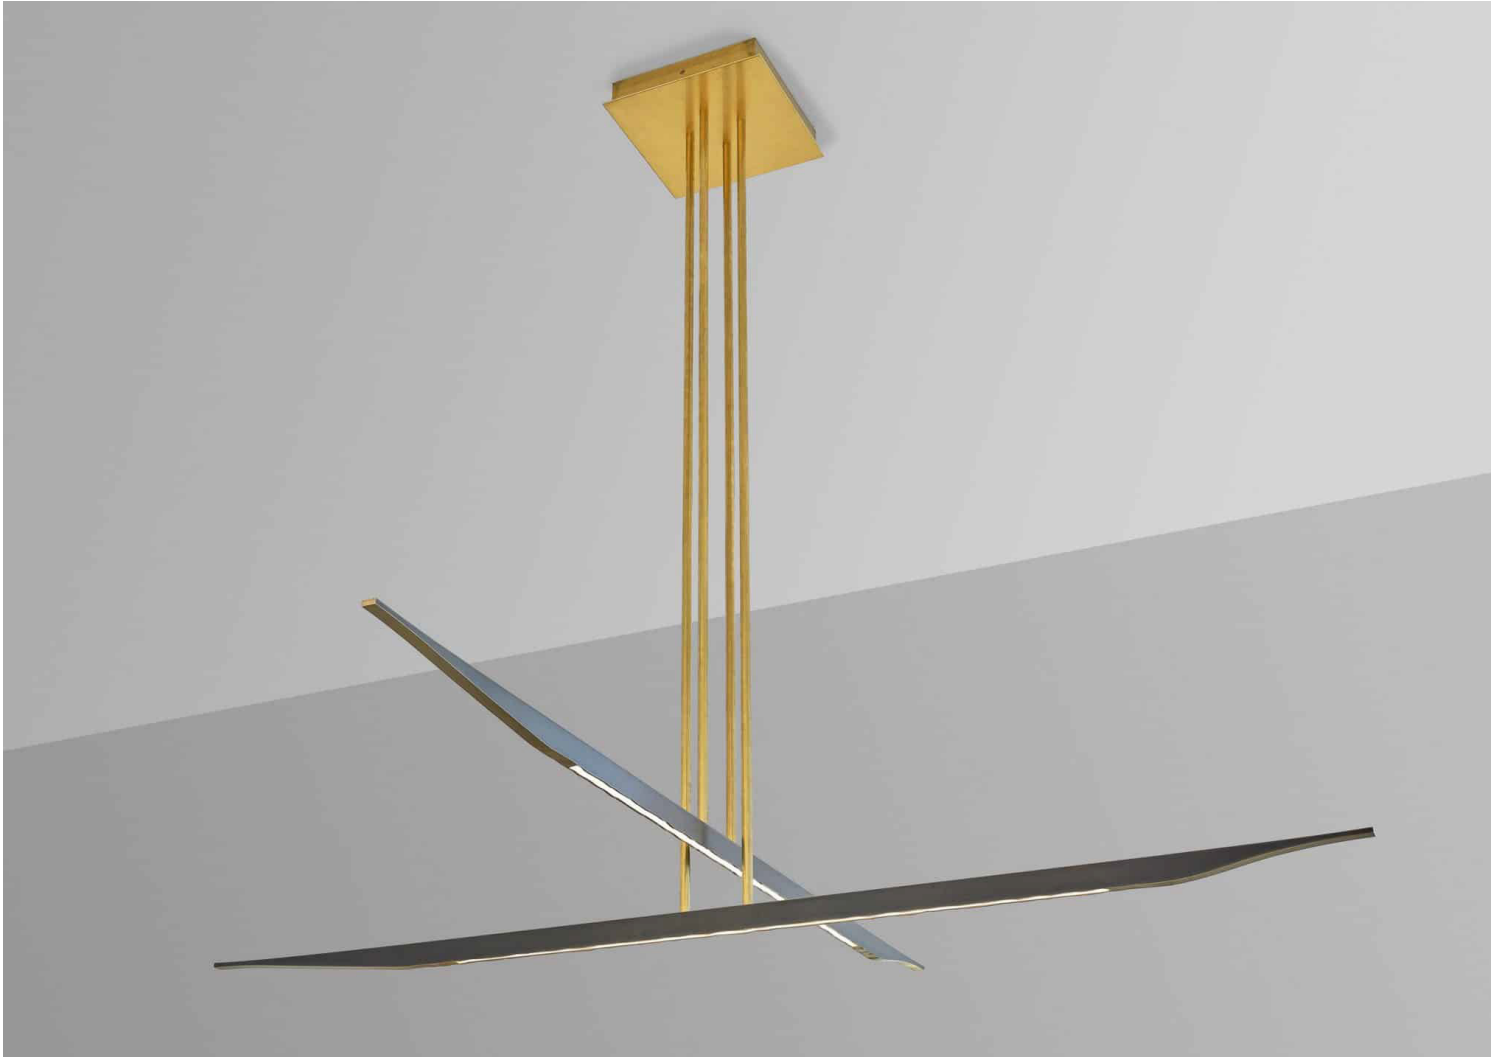

COUP D'ETAT

The Pirogue Crossing

by Douglas Fanning

Contemporary

United States

The Pirogue blades use thinner $\frac{3}{4}$ " x $1\frac{1}{2}$ " solid material for a lighter "floating" appearance.
Canopy and stem are brushed brass with a clear lacquer finish or painted to match blades.

Dimensions: Blade Length: 60", 72", 84"
Standard Drop Height: 48"

Drop Height can be quoted upon request.
Additional charge per foot over 48" drop.

LC-DF-PIROGUE CROSSING

Price Upon Request.

111 Rhode Island Street, Suite 1 San Francisco, CA 94103 P. 415 241 9300
100 N Robertson Blvd, Los Angeles, CA 90048 P. 323 825 5880
E. info@coupdetatsf.com **COUPDETATSF.COM**