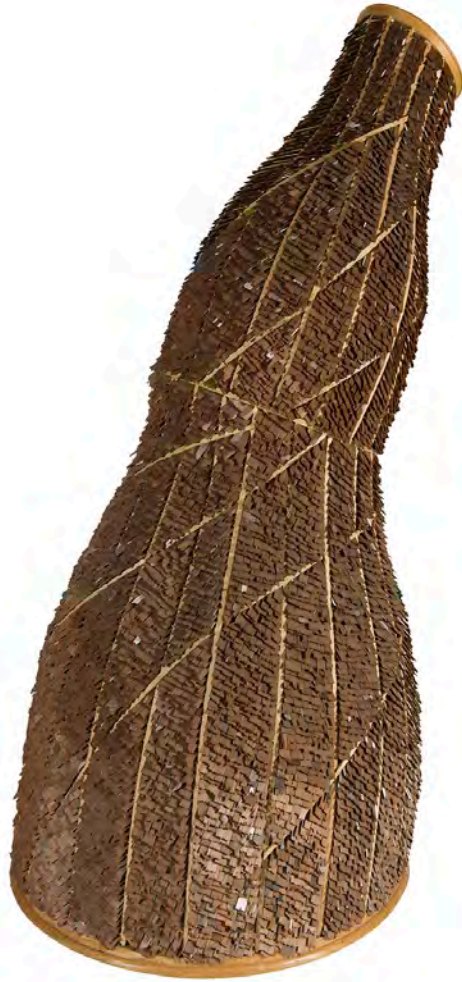

COUP D'ETAT

Tree in Desert
by Minoru Ohira

circa 2008

Split and chopped found wood, white oak frame.

43" W x 45" D x 90" H

PM-910-13C

\$35,000