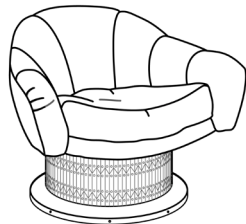

TURN AROUND SWIVEL CLUB CHAIR - CHANNEL TUFTED X DAMIAN JONES

COUP STUDIO

TURN AROUND SWIVEL CLUB CHAIR - CHANNEL TUFTED
by COUP STUDIO x Damian Jones

MOSAIC

RIVET

RIVER ROCK

GOLDEN BAND

Item No.	Dimensions	Seat	Arm Height	Weight
UP-CS-I9-CH-DAMIANJONES	36" W x 31" D x 29" H	17" H (to Crown) x 21" D	23.5"	75 lbs

Metal Finish

Varied Brass Patinas

Upholstery Detail

COM: 5.5 yards (Plain 54" Wide)

COL: 100 sq. ft. (15% Upcharge)

Lead Time

16 - 18 Weeks

Swivel Options