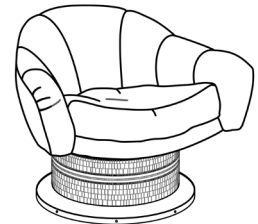

TURN AROUND SWIVEL CLUB CHAIR - CHANNEL TUFTED X DAMIAN JONES

COUP STUDIO

TURN AROUND SWIVEL CLUB CHAIR - CHANNEL TUFTED
by COUP STUDIO x Damian Jones

MOSAIC

RIVET

RIVER ROCK

GOLDEN BAND

Item No.	Dimensions	Seat	Arm Height	Weight
UP-CS-I9-CH-DAMIANJONES	36" W x 31" D x 29" H	17" H (to Crown) x 21" D	23.5"	75 lbs

Metal Finish

Varied Brass Patinas

Upholstery Detail

COM: 5.5 yards (Plain 54" Wide)

COL: 100 sq. ft. (15% Upcharge)

Lead Time

16 - 18 Weeks

Swivel Options