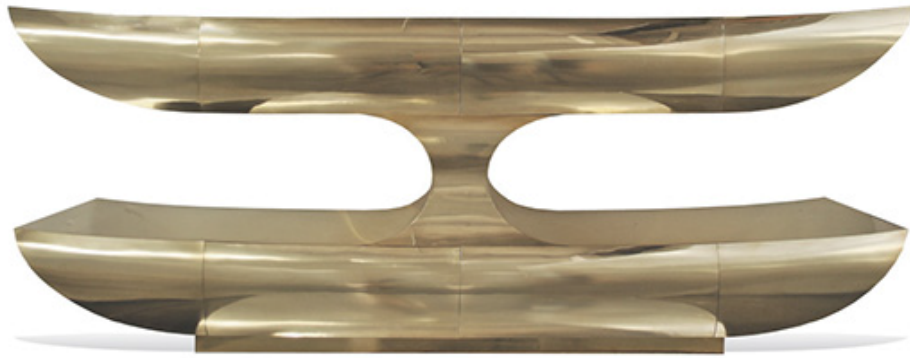

COUP D'ETAT

Two Tier Console - Brass by Scala Luxury

Contemporary

United States

Two tier console table with four solid mahogany drawers on concealed glides.

79" W x 33" H x 21" D

CG-SL-0813-21022