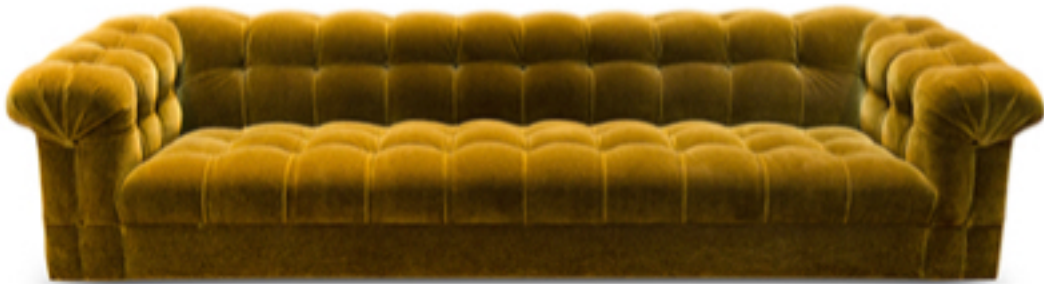

COUP D'ETAT

Party Sofa by Edward Wormley for Dunbar

circa 1954

United States

Upholstered in Florentine Mohair.

99" W x 24.5" H x 36" D

US-VA-0915-02 \$ 19000