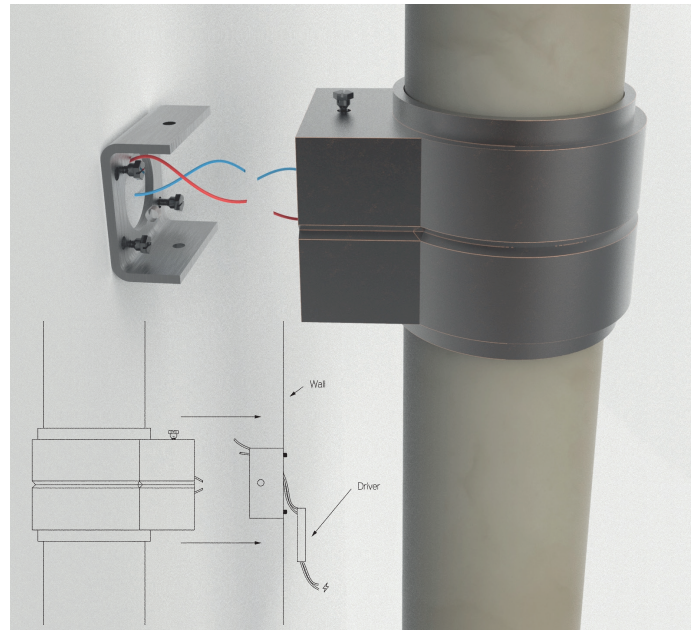

Fixing

Bronze Finishes

Patinas

FNRB
RAW
BRONZE

FNMB
MEDIUM
BRONZE

FNBK
BLACK
BRONZE

Special

FNBN
BRUSHED
NICKEL

CUSTOM
FINISHING
ON DEMAND

Alabasters

Type

WHITE
VEIN

BROWN
VEIN