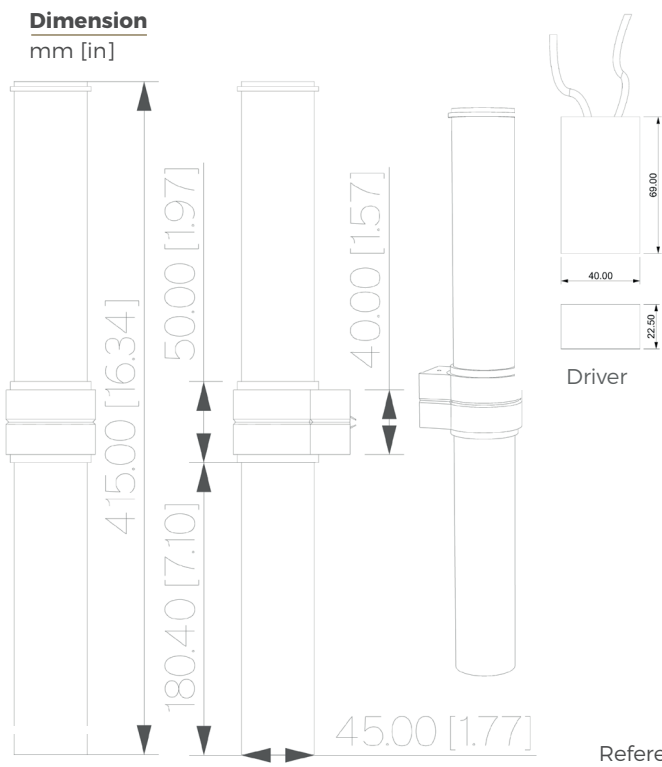

# SCONCE WAGRAM

Design Yves Macheret

Reference  
**WLWM400CY**  
Description  
Patinated bronze body - Alabaster diffuser - Protective varnish  
Reparability  
Driver and led are replaceable

Handmade in France in our foundry

### Specificity

- Power supply **110-120V / 50-60hz / 2x10V**
- Sources Led **COB LED 10V**
- Lumens **2x311 lm (nominal)**
- Watts **2x3**
- Weight lbs [Kg] **4.4 [2]**

Standard

Option

Colors

Dimming

Driver Position

### Alabasters

Type

WHITE  
VEIN

BROWN  
VEIN