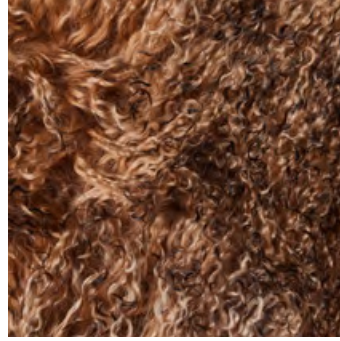

MADE IN DENMARK

FB-CS-701

WARM SAND

TIBETAN SHEEPSKIN

100% SHEEPSKIN

Artic Sunrise

Sunset

Warm Sand

Ivory

Light Grey

TIBETAN SHEEPSKIN

Go wild with TIBETAN SHEEPSKIN—long, curly locks that deliver luxe texture and dramatic flair. Ethically sourced and irresistibly soft, it's the perfect accent to add chic, untamed vibes to any space. Bold, plush, and unapologetically stylish.

NUMBER:
FB-CS-701

WIDTH:
53" X 20" (SIZING MAY VARY)

MINIMUM ORDER:
2 Full Hides

CONTENT:
100% SHEEPSKIN

WOOL LENGTH:
4 - 6"

MADE IN DENMARK

PRICE UPON REQUEST