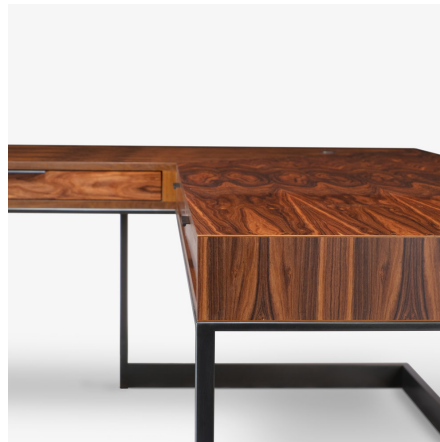

skram

COUPDETATSF.COM

wishbone executive desk

W30

Skrām's executive desk is a fully-customizable large-scale 'L' shaped desk with streamlined proportions but the functional-tuning required for a modern design-driven office. Key features of the new desk include a clear span on the 'user' side of the desk for unobstructed movement, seamlessly-integrated connectivity and wire management options, an optional integrated keyboard pull-out drawer, and access to the full compliment of skrām's curated material selections for both the woodwork and the metalwork. Options for customization of material, scale, and configuration make the new product ideal for settings where highly tailored solutions are required.

skram

W30 width 92 / 234 depth 92 / 234 height 29.63 / 75 leg cl. 24.63 / 63cm

Veneer

WA-N: White
Ash, Natural

RWO-N: Rift
White Oak,
Natural

F-WAL: Walnut,
Figured

WA-E: White
Ash, Ebonized

WA-G: White
Ash, Grey

WA-WW: White
Ash,
Whitewashed

SR: Santos
Rosewood, Oiled
and Waxed

custom

Custom

Metal

skram

Metal

Natural

SS4: Brushed
Stainless Steel

GML: Gunmetal

DRB: Dark
Rubbed Bronze

NRB: Natural
Rubbed Bronze

Matte Opaques

MOB: Matte
Opaque Black

MOC: Matte
Opaque
Charcoal

MOW: Matte
Opaque White