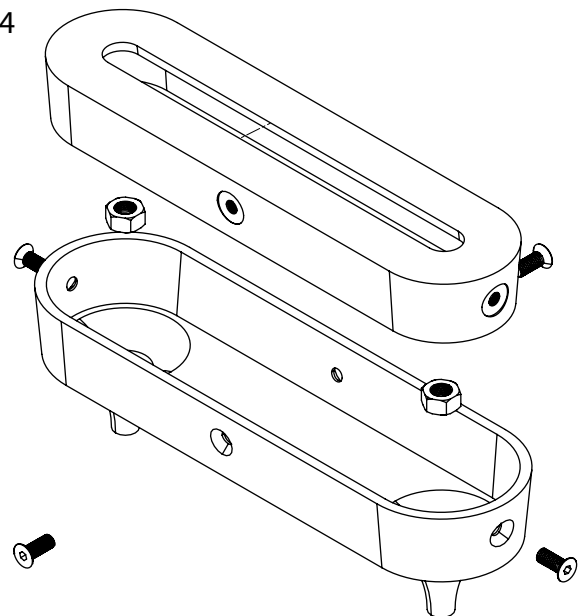

Fixation

Bronze Finishings

Patinas

FNRB
RAW
BRASS

FNMB
MEDIUM
BRASS

FNBK
BLACK
BRASS

Special

FNBN
BRUSHED
NICKEL

CUSTOM
FINISHING
ON DEMAND

Alabasters

Type

WHITE
VEIN

BROWN
VEIN