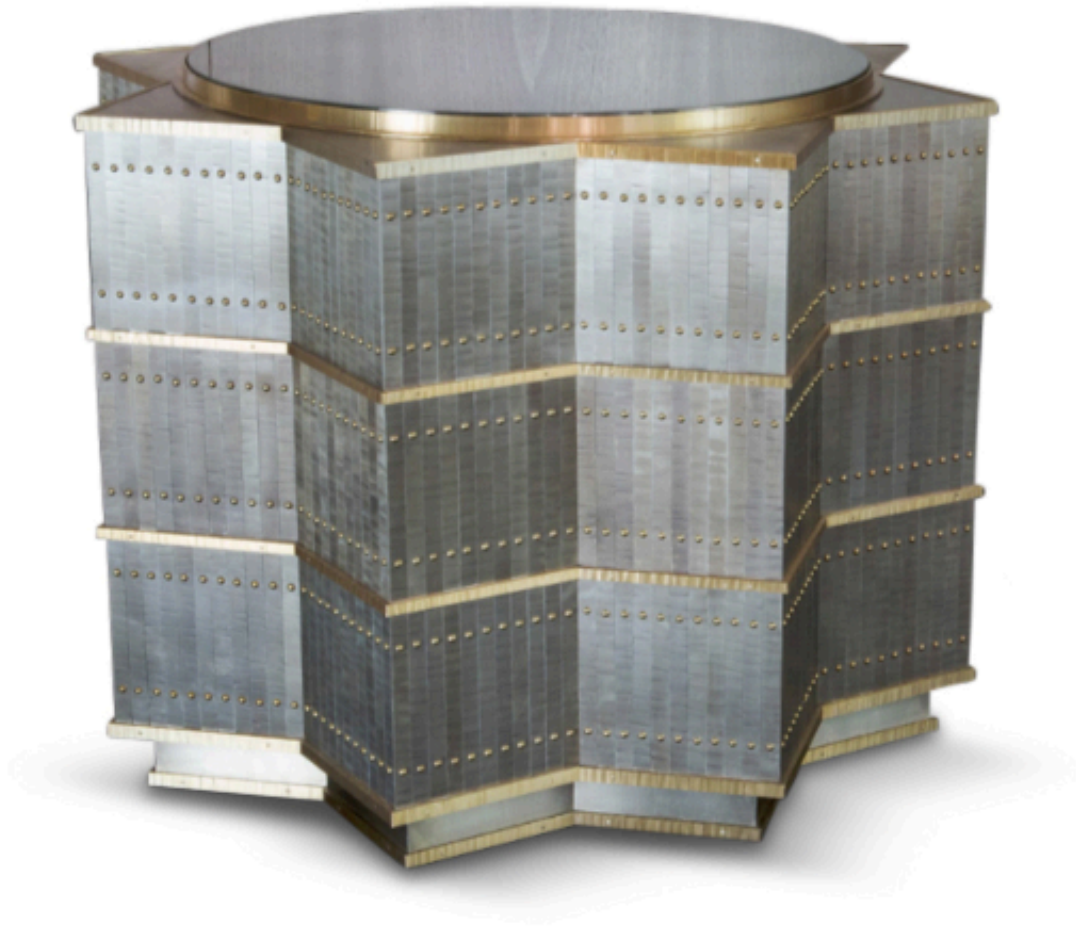

COUP D'ETAT

Alhambra Table by Damian Jones

Contemporary

USA

Star shaped drum style side table clad in brass with
mirror top. (available as pair)

34.5" Dia x 26" H

TS-CN-1220-01 Price Upon Request