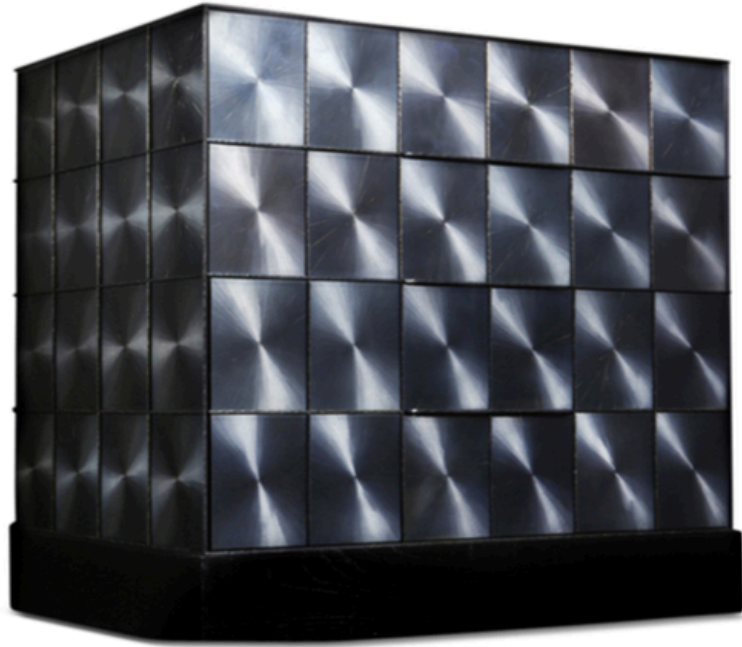

COUP D'ETAT

Blackened Brass Chest by Damian Jones

Contemporary

USA

Machined and blackened brass chest of drawers made
in Los Angeles.

34.75" W x 31" H x 22.5" D

CG-CN-1220-01 Price Upon Request