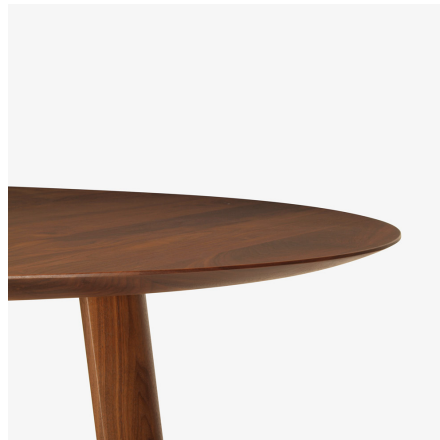

skram

COUPDETATSF.COM

lineground round dining table

L03

Lineground round dining tables feature solid timber construction with mortise-and-tenon joinery. The product is offered in three standard models. Clients may specify size and timber options from the selections below. .5 x 1" steel 'strongbacks' (recessed into the table underside to control seasonal movement) are standard on this and all large skram tables. Custom sizes, configurations, and materials are available. Residential or contract use.

skram

L03 width 60 dia. /
152cm

height 29 / 74cm

Timber

WA-N: White
Ash, Natural

WA-G: White
Ash, Grey

WA-E: White
Ash, Ebonized

WA-WW: White
Ash,
Whitewashed

WAL: Walnut,
Natural

custom