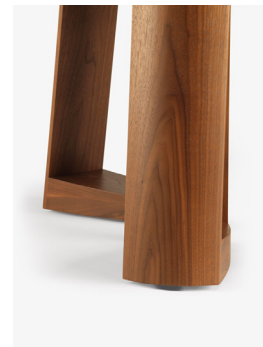

skram

COUPDETATSF.COM

lineground round dining table

L03

Lineground round dining tables feature solid timber construction with mortise-and-tenon joinery. The product is offered in three standard models. Clients may specify size and timber options from the selections below. .5 x 1" steel 'strongbacks' (recessed into the table underside to control seasonal movement) are standard on this and all large skram tables. Custom sizes, configurations, and materials are available. Residential or contract use.

skram

L03 width 60 dia. /
152cm

height 29 / 74cm

Timber

WA-N: White
Ash, Natural

WA-G: White
Ash, Grey

WA-E: White
Ash, Ebonized

WA-WW: White
Ash,
Whitewashed

WAL: Walnut,
Natural

custom