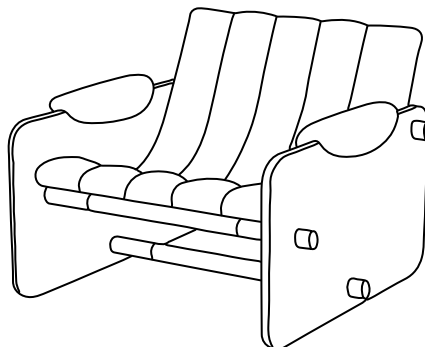

BORSO CLUB CHAIR

COUP STUDIO

## BORSO CLUB CHAIR

Item No.	Dimensions	Seat	Arm Height	Weight
UP-CS-56	36.5" W x 36" D x 30" H	18" D	22"	50 lbs
UP-CS-56-GRADED-IN	36.5" W x 36" D x 30" H	18" D	22"	50 lbs

### Upholstery Detail

- Vertical Channel Tufting
- Floating Curved Seat
- Upholstered Arm Pads
- COM: 3 yards (Plain 54" Wide)
- COL: 55 sq. ft. (15% Upcharge)