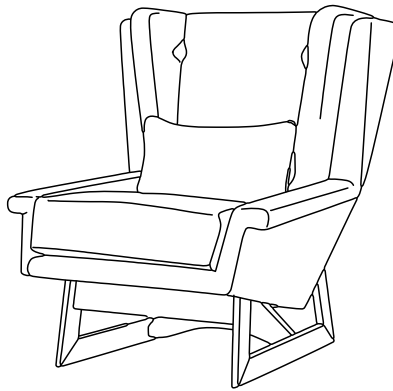

DONNER CHAIR

COUP STUDIO

DONNER CHAIR

Item No.	Dimensions	Seat	Arm Height	Weight
UP-CS-64	32" W x 38.5" D x 39" H	16" H (to Crown) x 25.5" D	19.5"	75 lbs

Wood Finish Options

- Walnut
- Oiled Walnut
- Saddle
- Natural Oak
- Midnight
- Midnight Gloss

Upholstery Detail

- (1) 15" W x 7" Knife Edge Lumbar Pillow
- COM: 10 yards (Plain 54" Wide)
- COL: 200 sq. ft. (15% Upcharge)

Lead Time

12 - 14 Weeks

Additional Info

Custom sizes available.