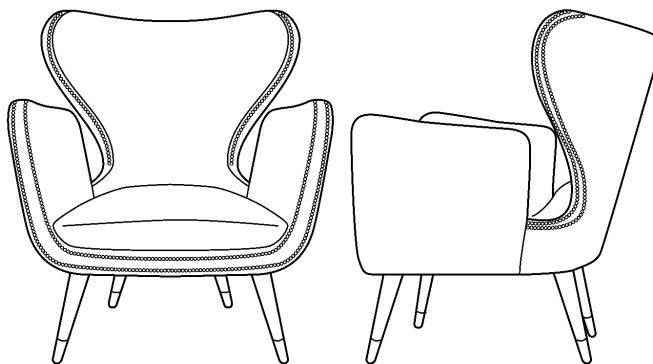

ITALIAN CLUB CHAIR

COUP STUDIO

ITALIAN CLUB CHAIR

| Item No. | Dimensions | Seat | Arm Height | Weight |
|---------------------|-----------------------|------------------------------------|------------|--------|
| UP-CS-07B | 31" W x 31" D x 35" H | 17" H (to Crown) x 17.5" W x 20" D | 25.5" | 60 lbs |
| UP-CS-07B-GRADED-IN | 31" W x 31" D x 35" H | 17" H (to Crown) x 17.5" W x 20" D | 25.5" | 60 lbs |