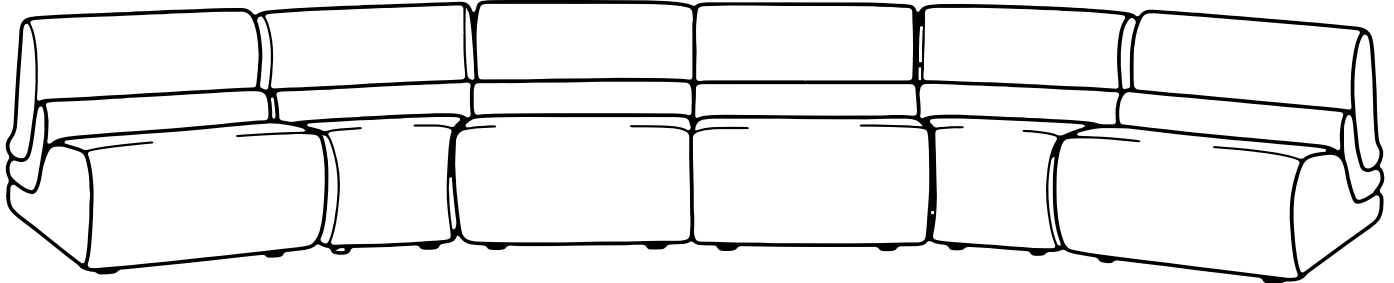

MONOPOLI SECTIONAL

COUP STUDIO

MONOPOLI SECTIONAL

Item No.	Dimensions	Seat	Weight
UP-CS-66	173" W x 58" D x 27.5" H	16.75" H (to Crown) x 22" D	300 lbs

Upholstery Detail

COM: 28 yards (Plain 54" Wide)

COL: 525 sq. ft. (15% Upcharge)

Item No.	Dimensions	Seat	Weight
UP-CS-66-S	28.25" W x 43.25" D x 27.5" H	16.75" H (to Crown) x 22" D	50 lbs

Upholstery Detail

COM: 5 yards (Plain 54" Wide)

COL: 90 sq. ft. (15% Upcharge)

Lead Time

14 - 16 Weeks

Additional Info

Connection hardware included.

Custom sizes available.

MONOPOLI COMPONENT - ANGLE

COUP STUDIO

**MONOPOLI COMPONENT
ANGLE**

Item No.	Dimensions	Seat	Weight
UP-CS-66-A	33.25" W x 43.25" D x 27.5" H	16.75" H (to Crown) x 22" D	50 lbs